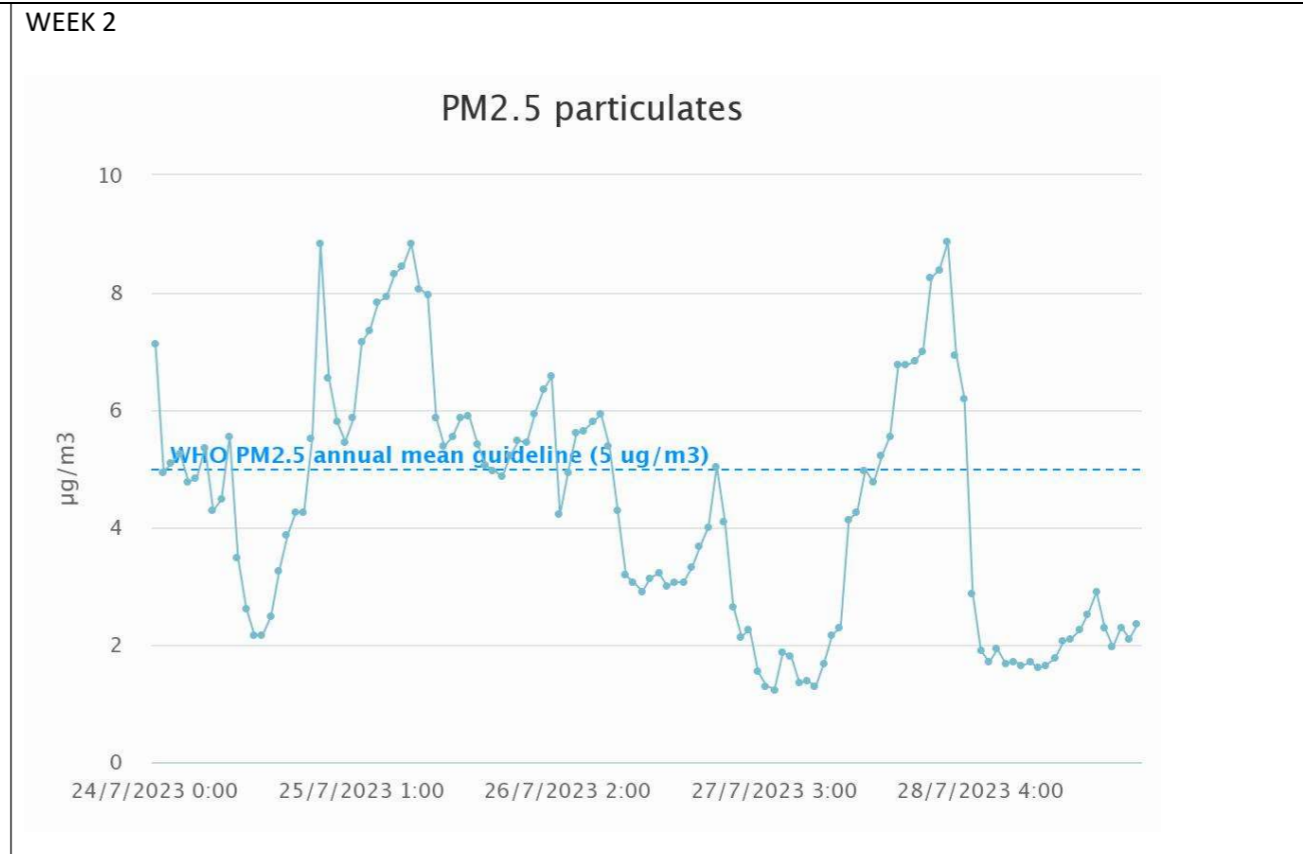

Kingsley Primary Academy (Thomson Crescent)

Sample week 1; School term time; Monday 17 to Friday 21 July 2023.

Sample week 2; School holidays; Monday 24 July to Friday 28 July 2023

Kingsley Primary Academy (Chapman Road)

Sample week 1; School term time; Monday 17 to Friday 21 July 2023.

Sample week 2; School holidays; Monday 24 July to Friday 28 July 2023

St Joseph Catholic Junior School (Woodend)

Sample week 1; School term time; Monday 17 to Friday 21 July 2023.