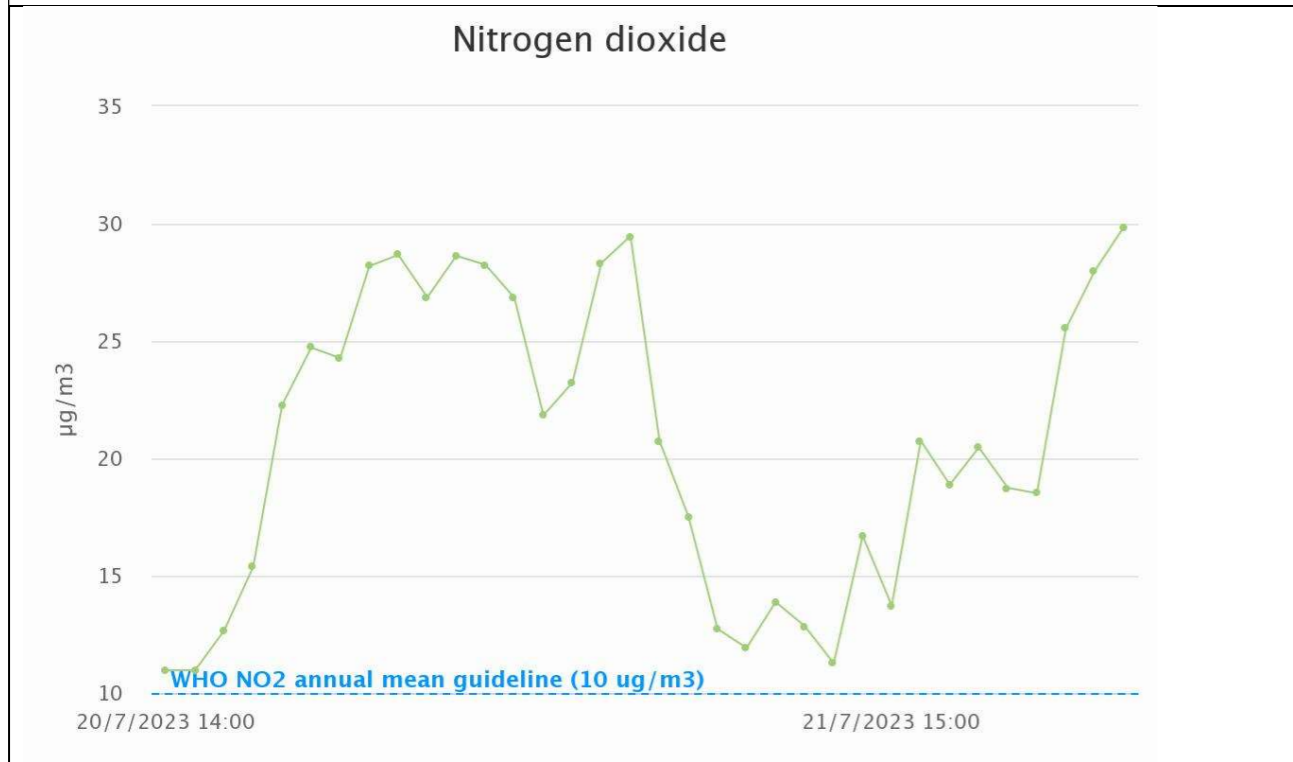

St Thomas Becket Catholic Primary School (Dickenson's Lane)

Sample week 1; School term time; Monday 17 to Friday 21 July 2023. NB: only 2 days of data recorded due to issue with sensor functionality

Sample week 2; School holidays; Monday 24 July to Friday 28 July 2023