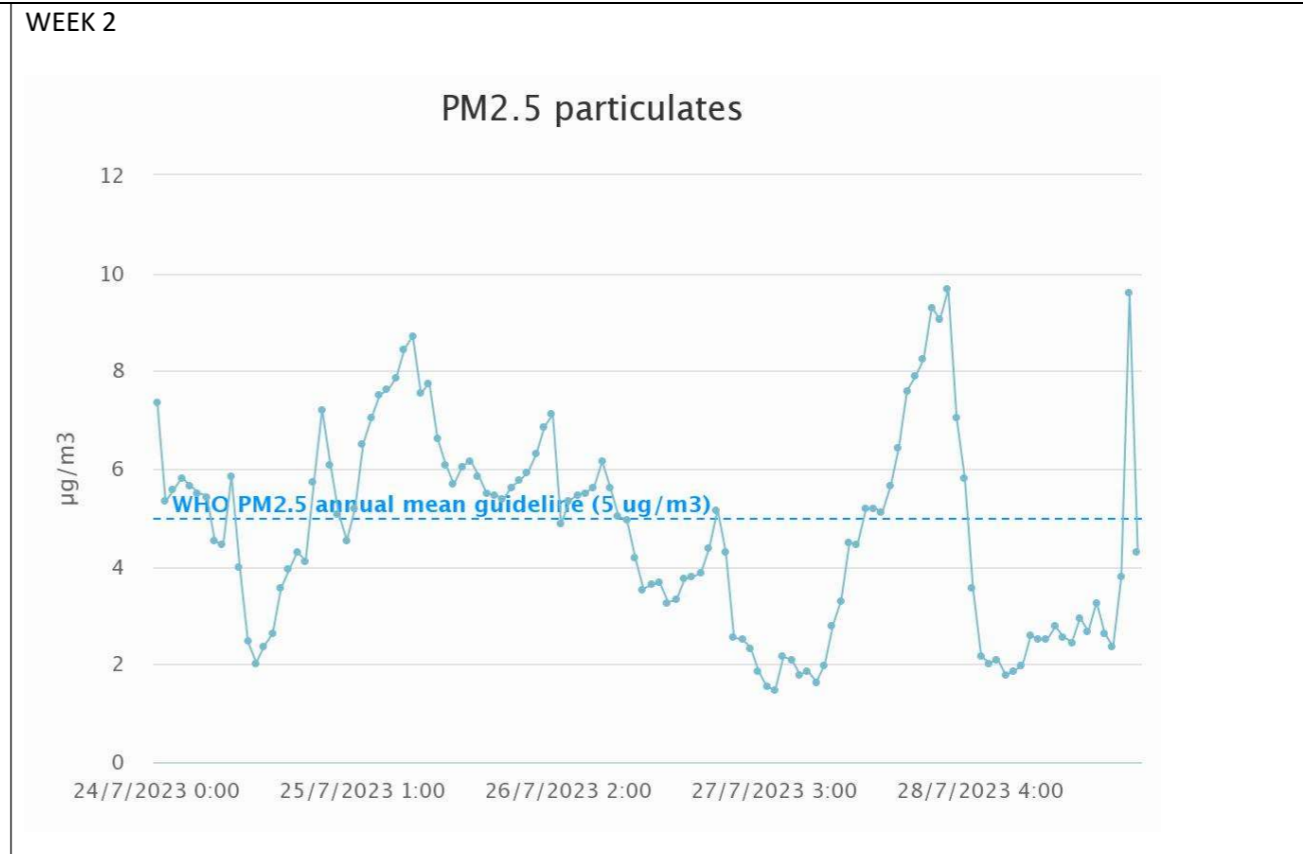

Oasis Academy Reylands (Oakley Road)

Sample week 1; School term time; Monday 17 to Friday 21 July 2023.

Sample week 2; School holidays; Monday 24 July to Friday 28 July 2023