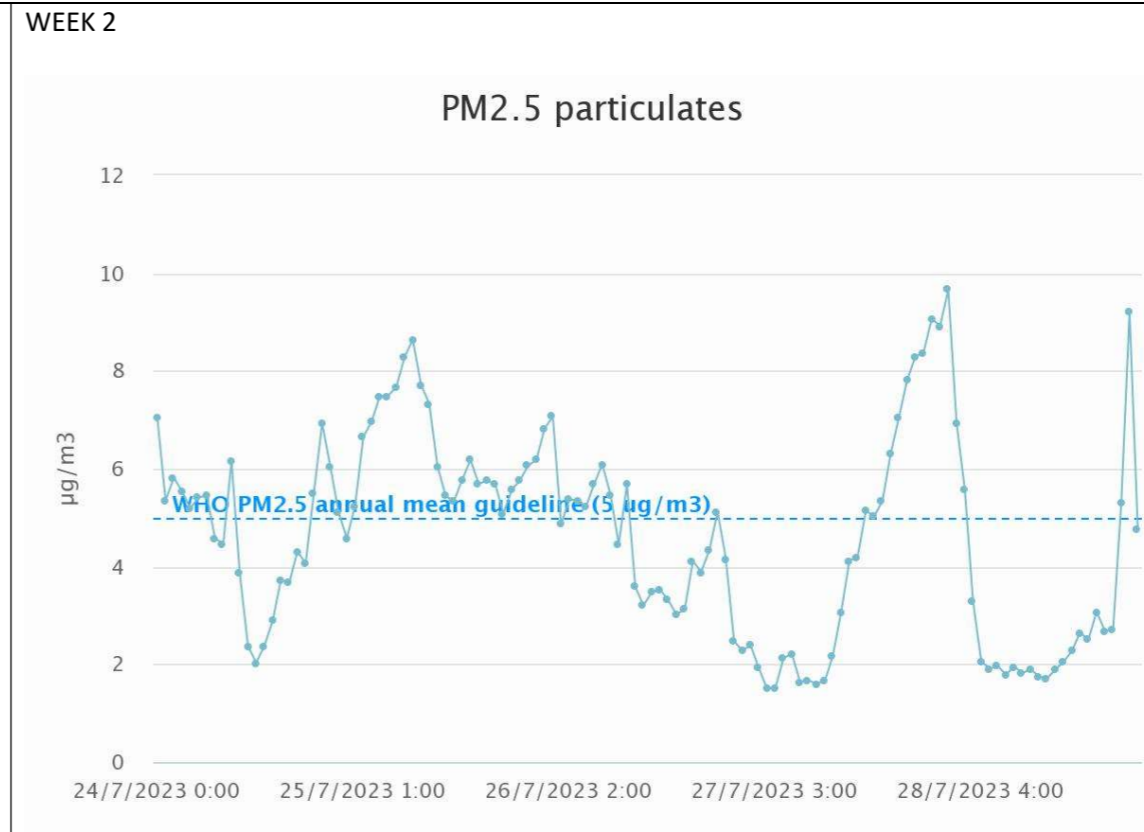

Oasis Academy Reylands (Sandown Road)

Sample week 1; School term time; Monday 17 to Friday 21 July 2023.

Sample week 2; School holidays; Monday 24 July to Friday 28 July 2023