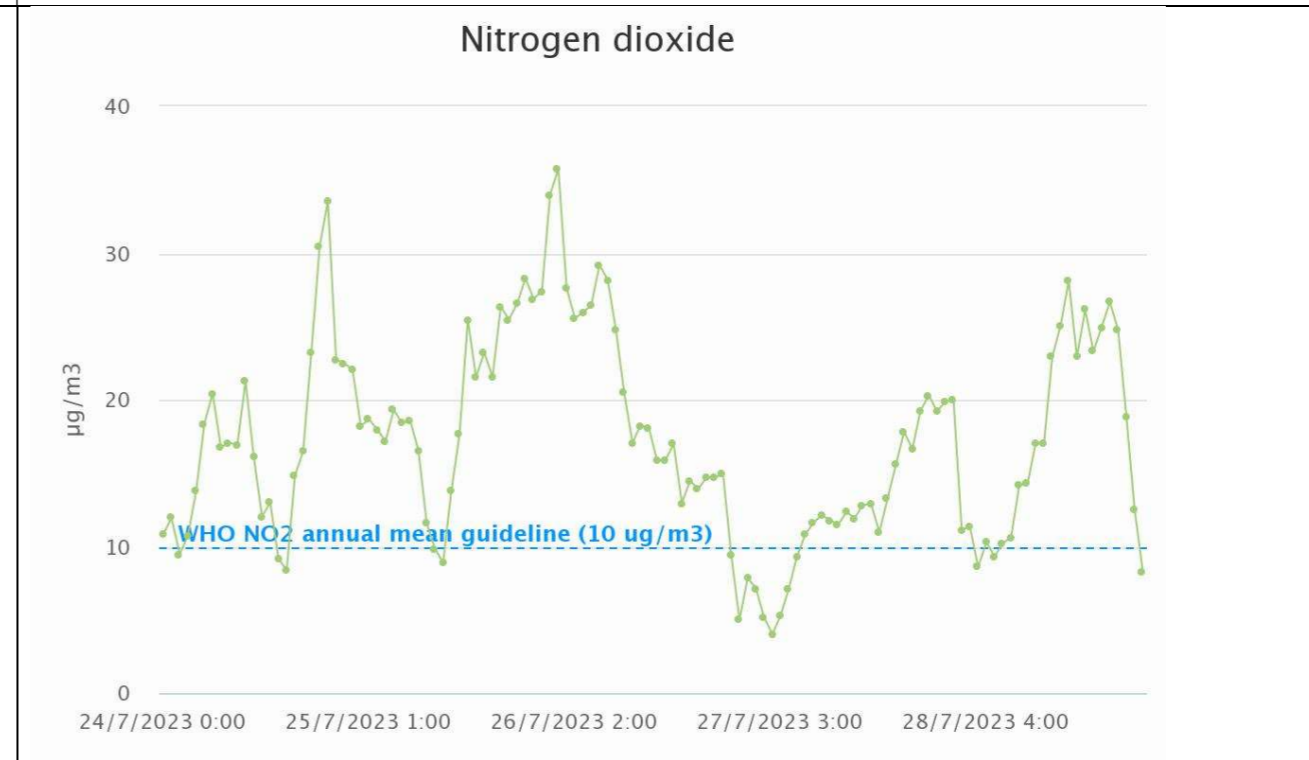

Harris Primary Academy Haling Park (Haling Road)

Sample week 1; School term time; Monday 17 to Friday 21 July 2023. NB: only 2 days of data recorded due to issue with sensor functionality

Sample week 2; School holidays; Monday 24 July to Friday 28 July 2023