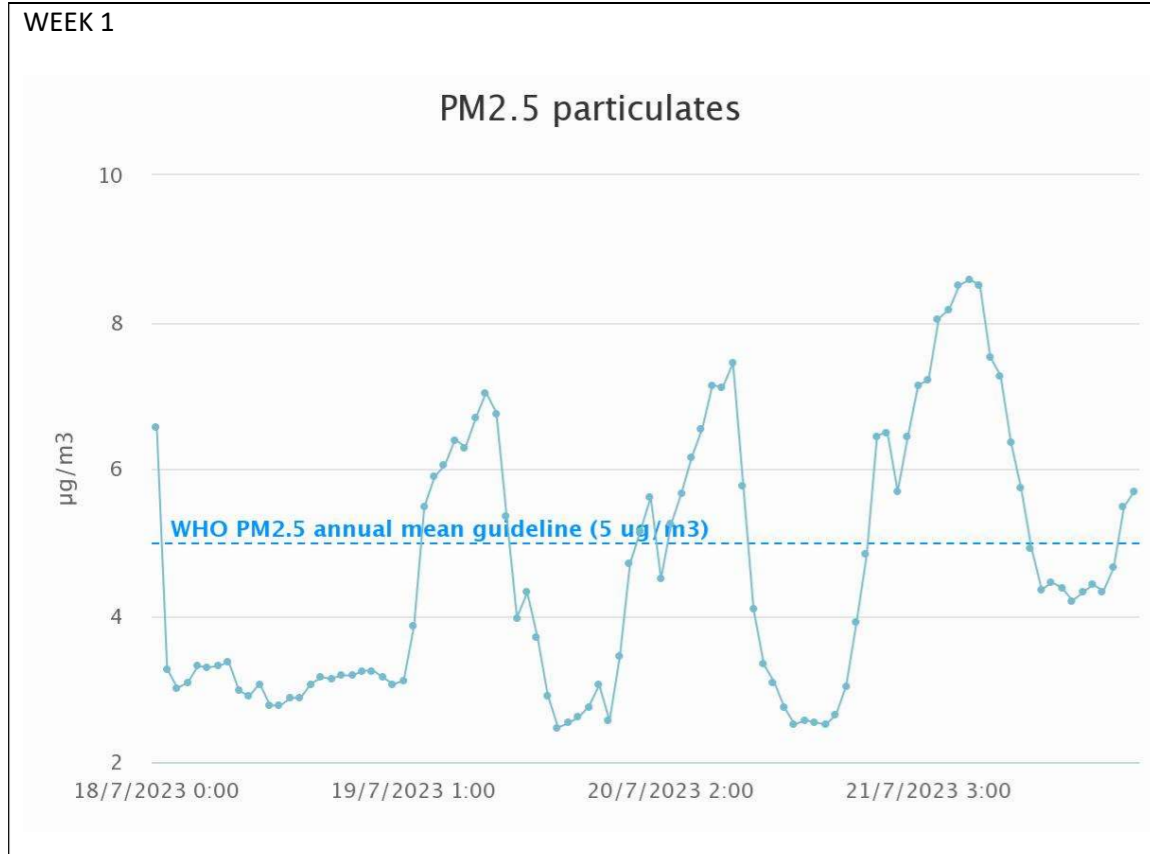

Sample week 1; School term time; Monday 17 to Friday 21 July 2023.

Sample week 2; School holidays; Monday 24 July to Friday 28 July 2023

Downsview Primary School (Marston Way)

Sample week 1; School term time; Monday 17 to Friday 21 July 2023.