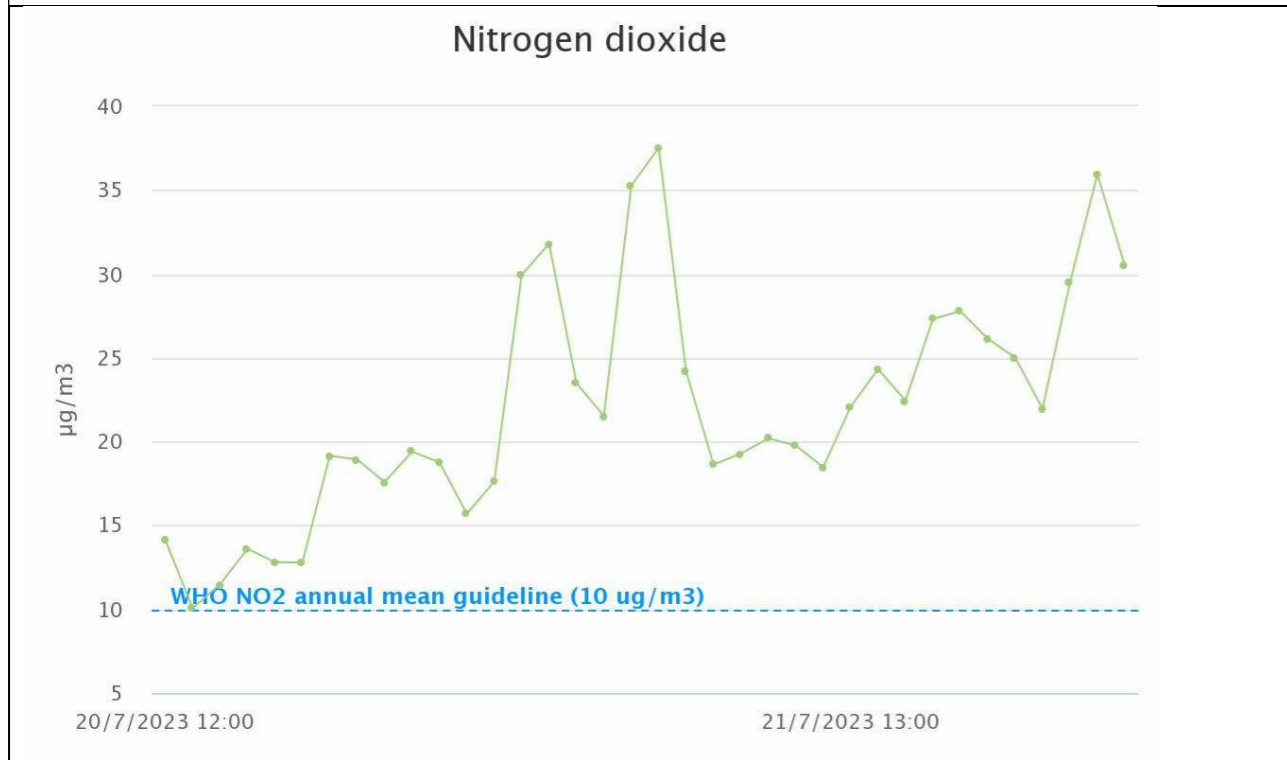

Harris Primary Academy Haling Park (Haling Road)

Sample week 1; School term time; Monday 17 to Friday 21 July 2023. NB: only 2 days of data recorded due to issue with sensor functionality

Sample week 2; School holidays; Monday 24 July to Friday 28 July 2023