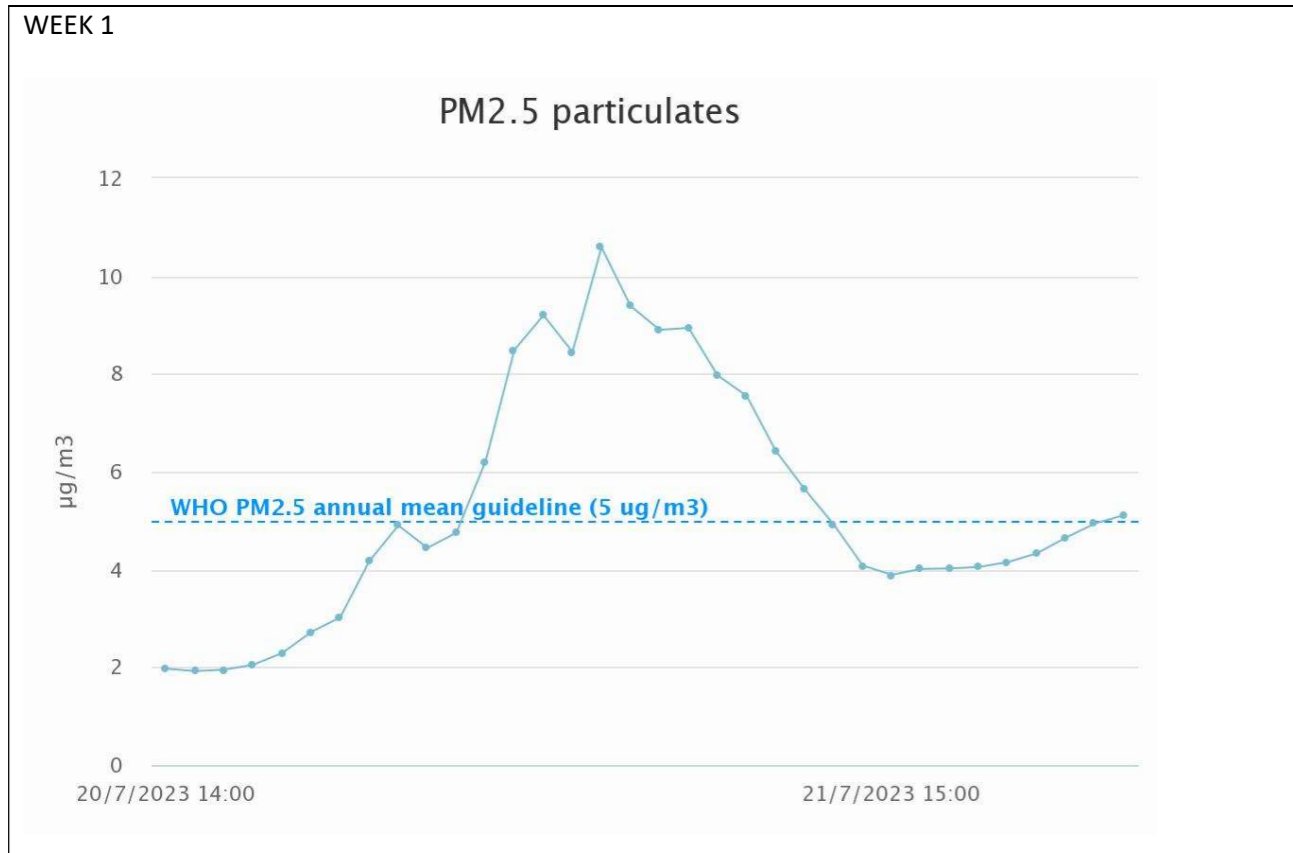

St Thomas Becket Catholic Primary School (Dickenson's Lane)

Sample week 1; School term time; Monday 17 to Friday 21 July 2023. NB: only 2 days of data recorded due to issue with sensor functionality

Sample week 2; School holidays; Monday 24 July to Friday 28 July 2023