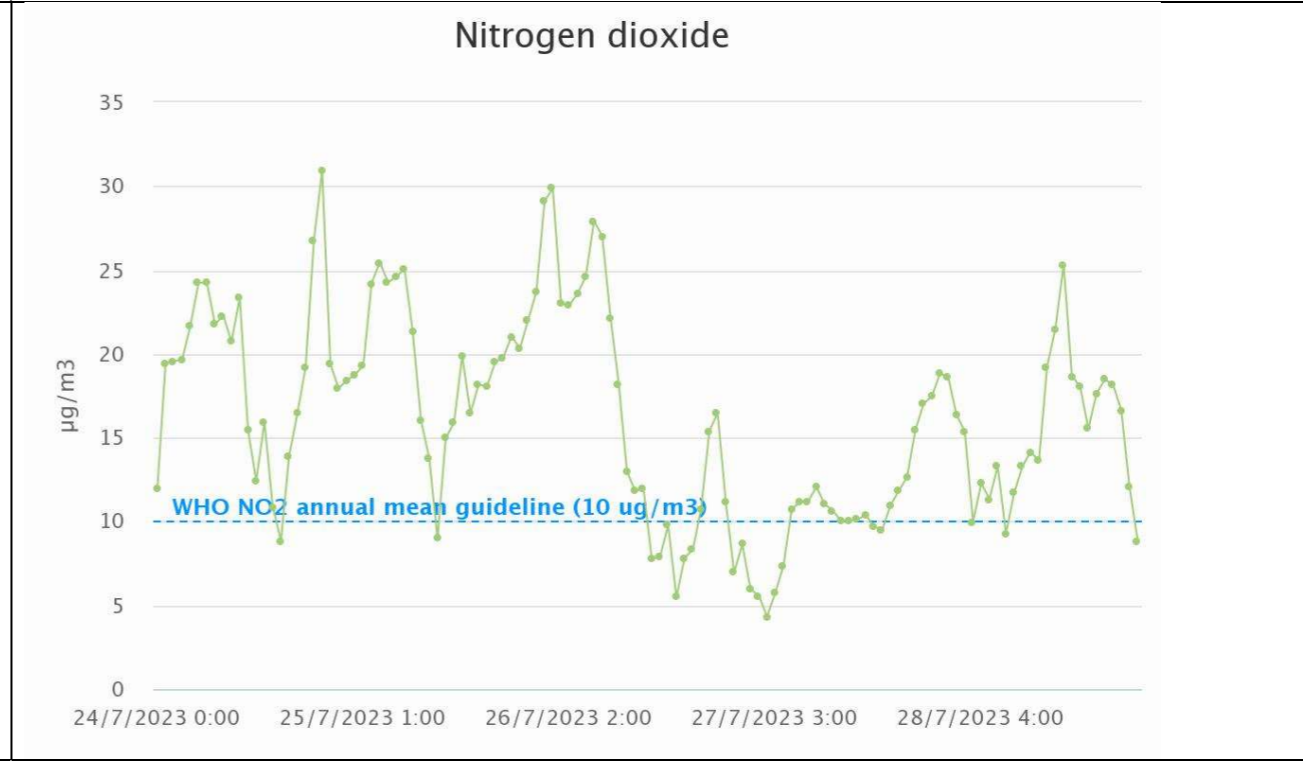

Oasis Academy Reylands (Oakley Road)

Sample week 1; School term time; Monday 17 to Friday 21 July 2023.

Sample week 2; School holidays; Monday 24 July to Friday 28 July 2023