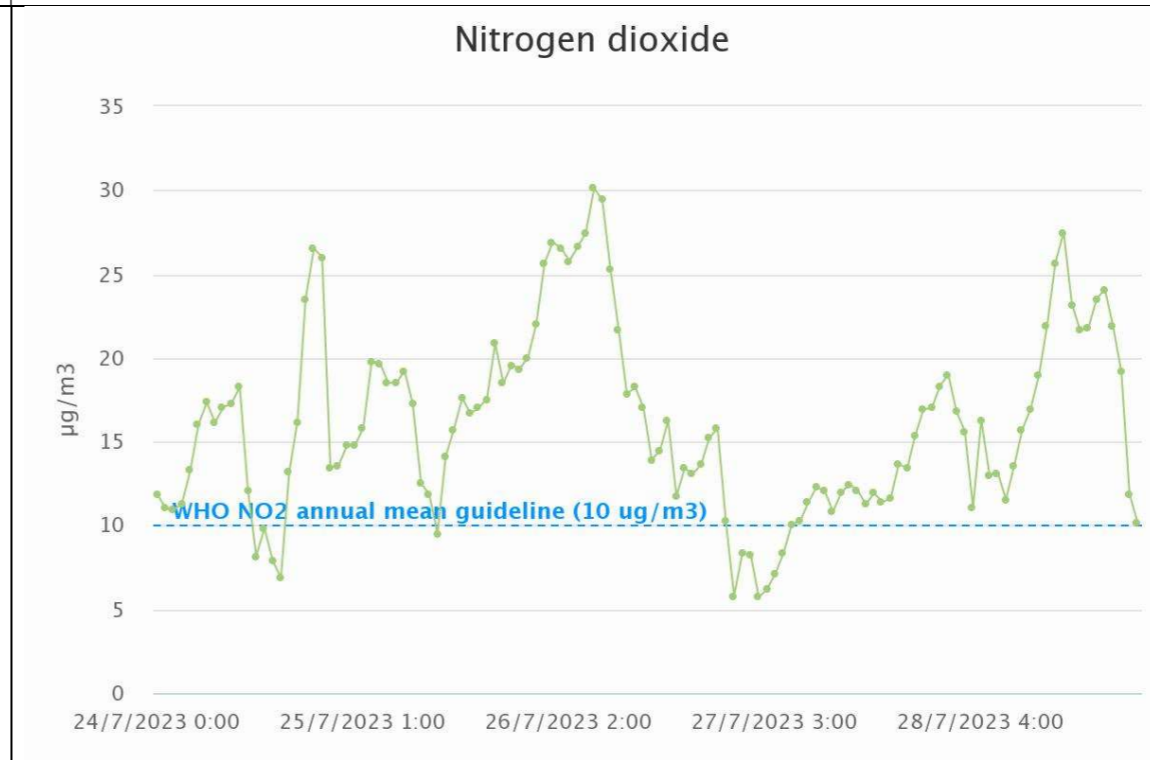

Downsview Primary School (Biggin Way)

Sample week 1; School term time; Monday 17 to Friday 21 July 2023.

Sample week 2; School holidays; Monday 24 July to Friday 28 July 2023