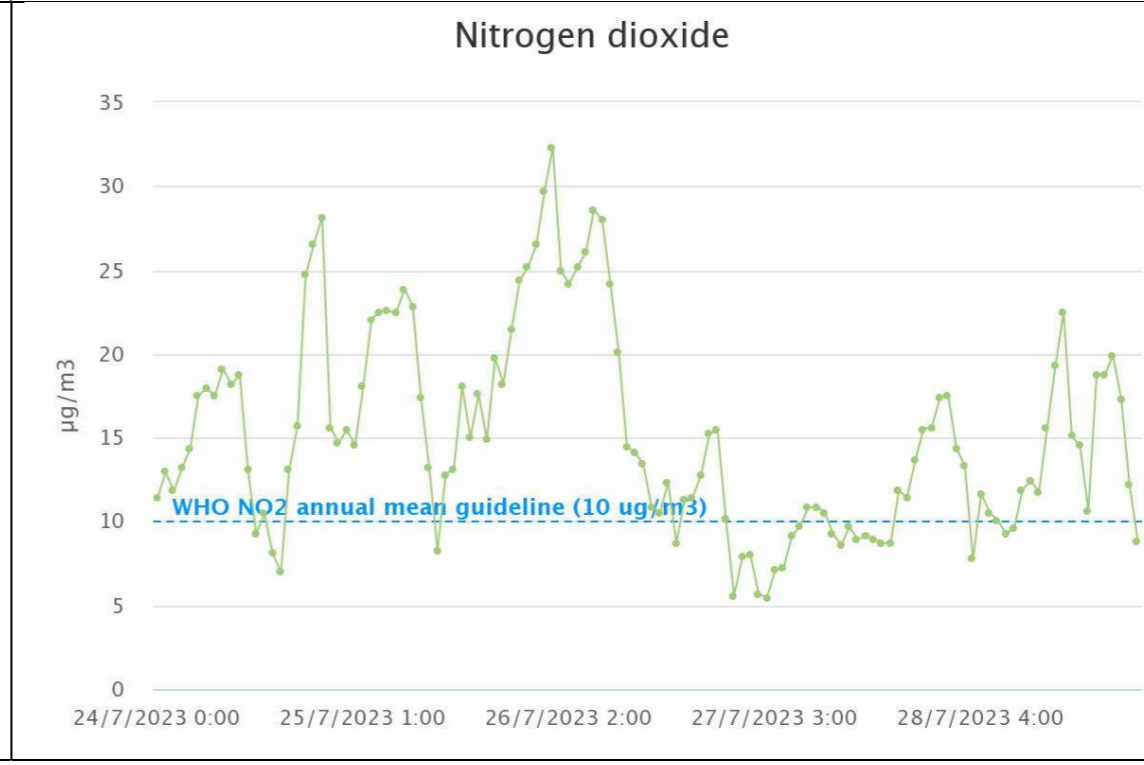

Downsview Primary School (Marston Way)

Sample week 1; School term time; Monday 17 to Friday 21 July 2023.

Sample week 2; School holidays; Monday 24 July to Friday 28 July 2023