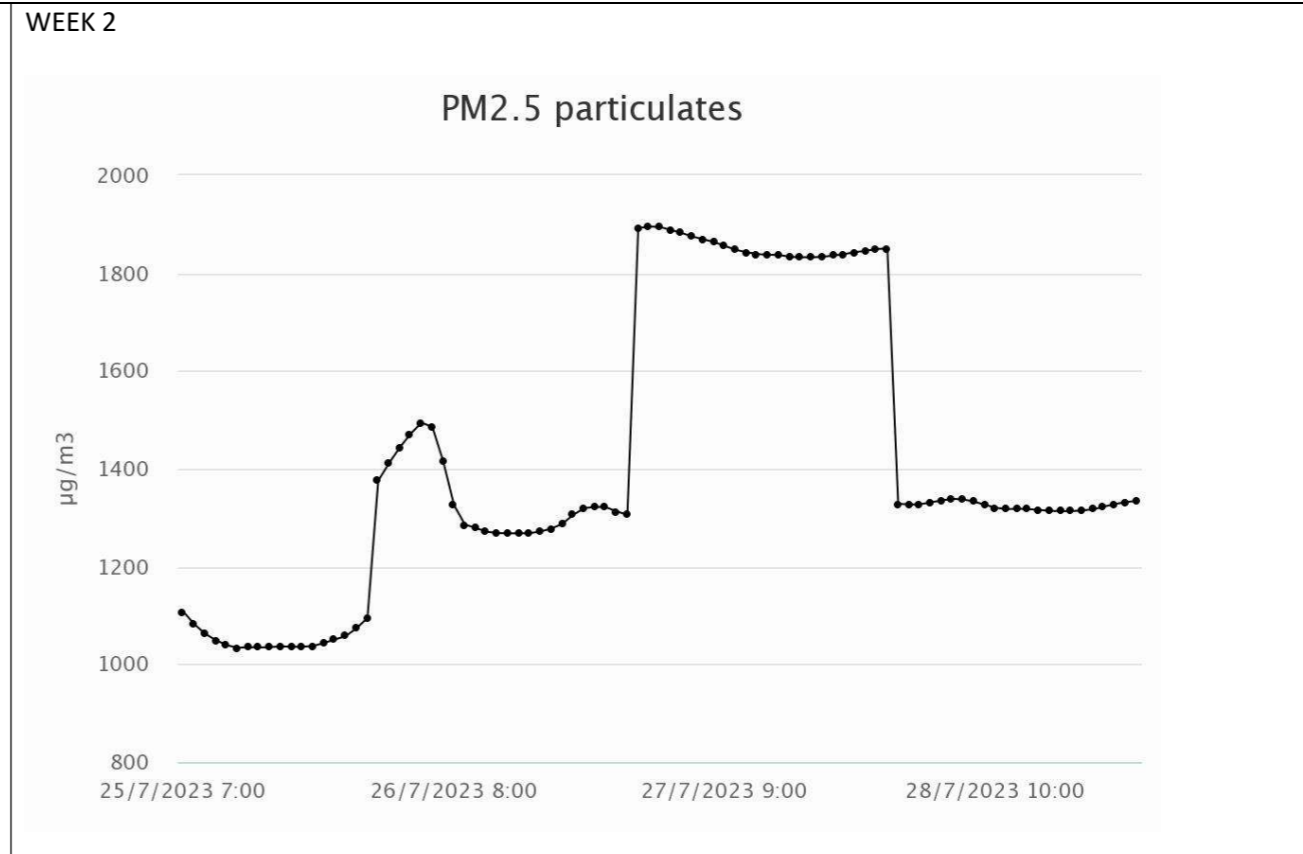

Christ Church CoE Primary School (Montpelier Road)

Sample week 1; School term time; Monday 17 to Friday 21 July 2023.

Sample week 2; School holidays; Monday 24 July to Friday 28 July 2023