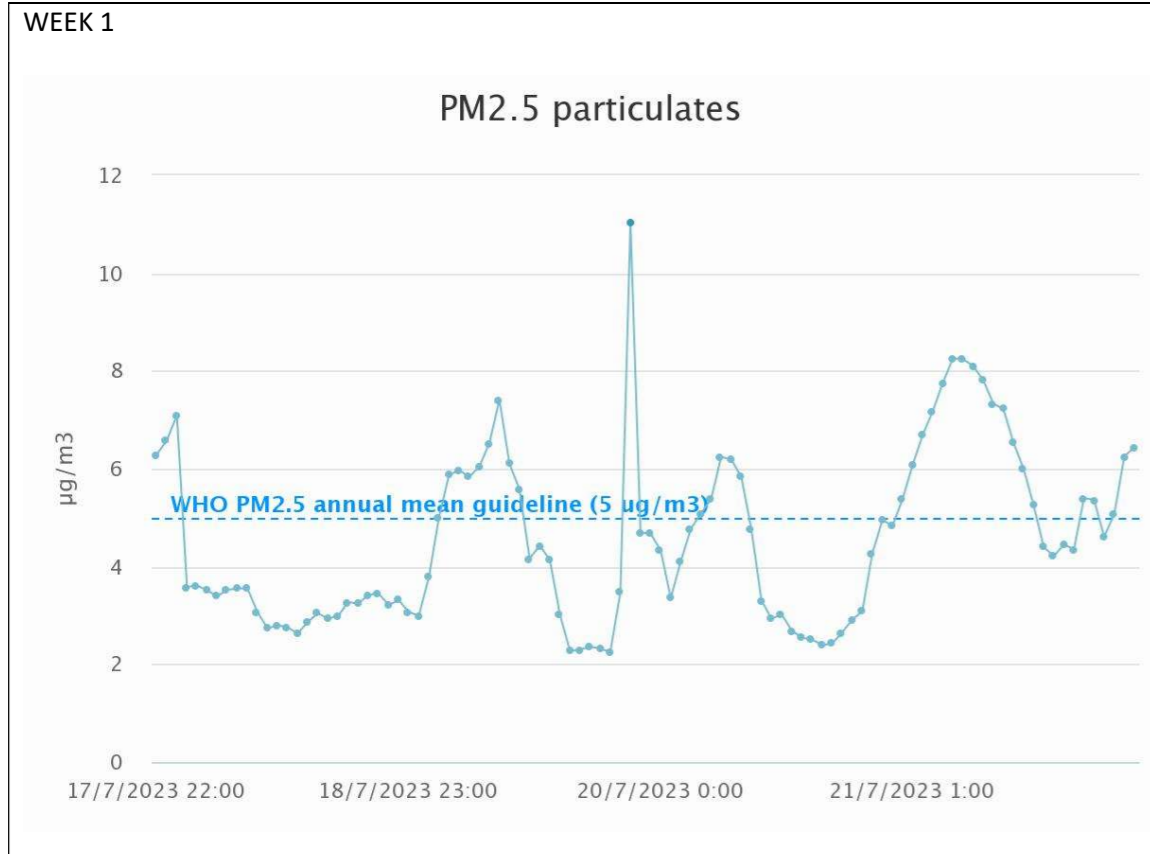

Christ Church CoE Primary School (Montpelier Road)

Sample week 1; School term time; Monday 17 to Friday 21 July 2023.

Sample week 2; School holidays; Monday 24 July to Friday 28 July 2023