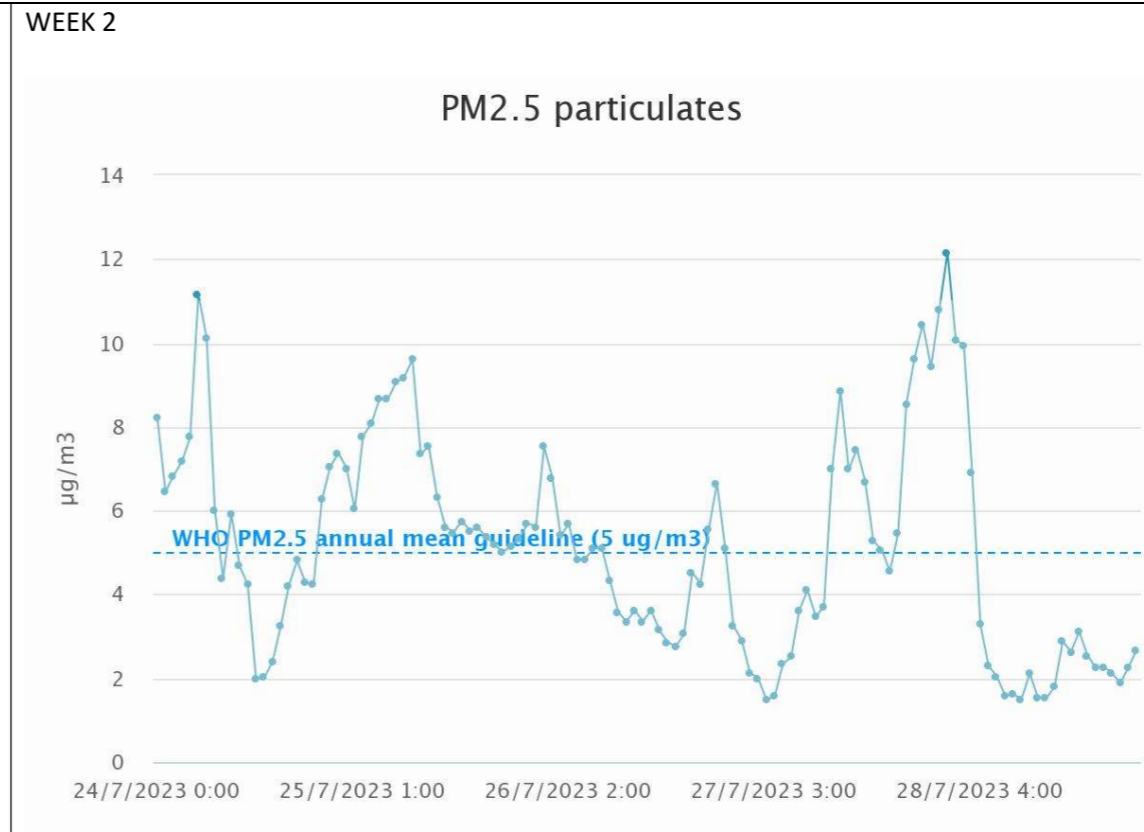

Keston Primary School (Keston Avenue)

Sample week 1; School term time; Monday 17 to Friday 21 July 2023.

Sample week 2; School holidays; Monday 24 July to Friday 28 July 2023