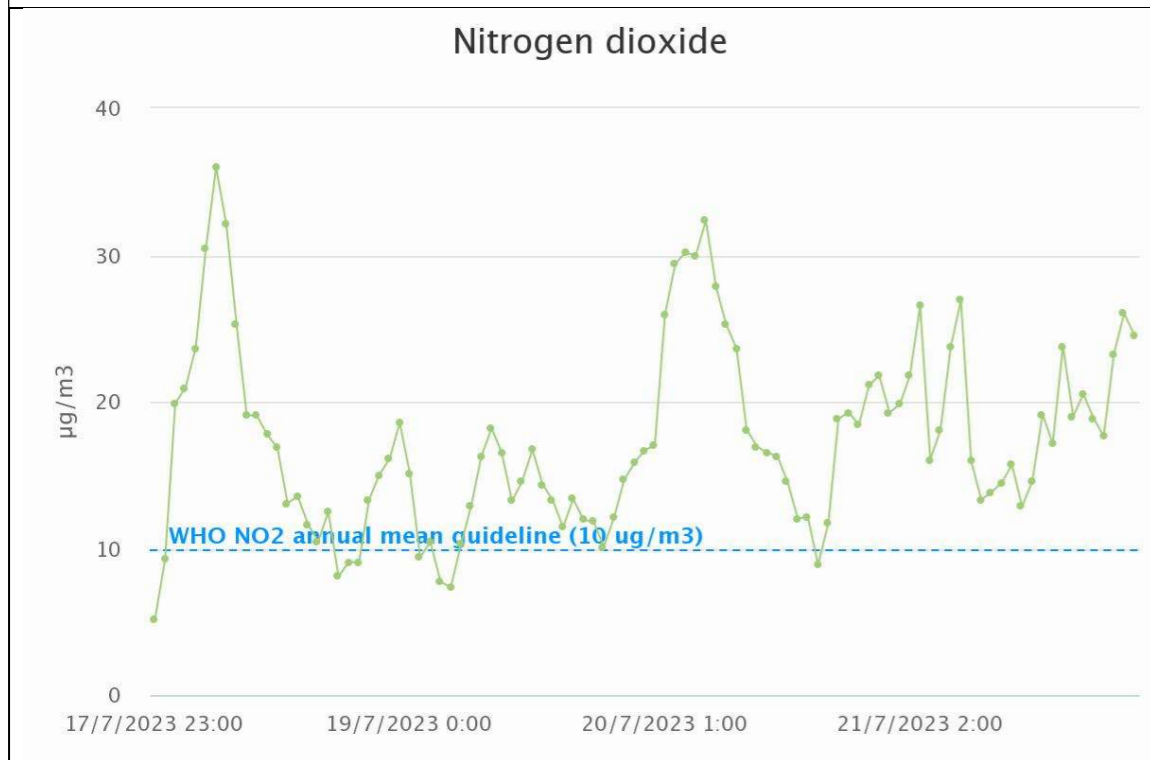

Kingsley Primary Academy (Thomson Crescent)

Sample week 1; School term time; Monday 17 to Friday 21 July 2023.

Sample week 2; School holidays; Monday 24 July to Friday 28 July 2023