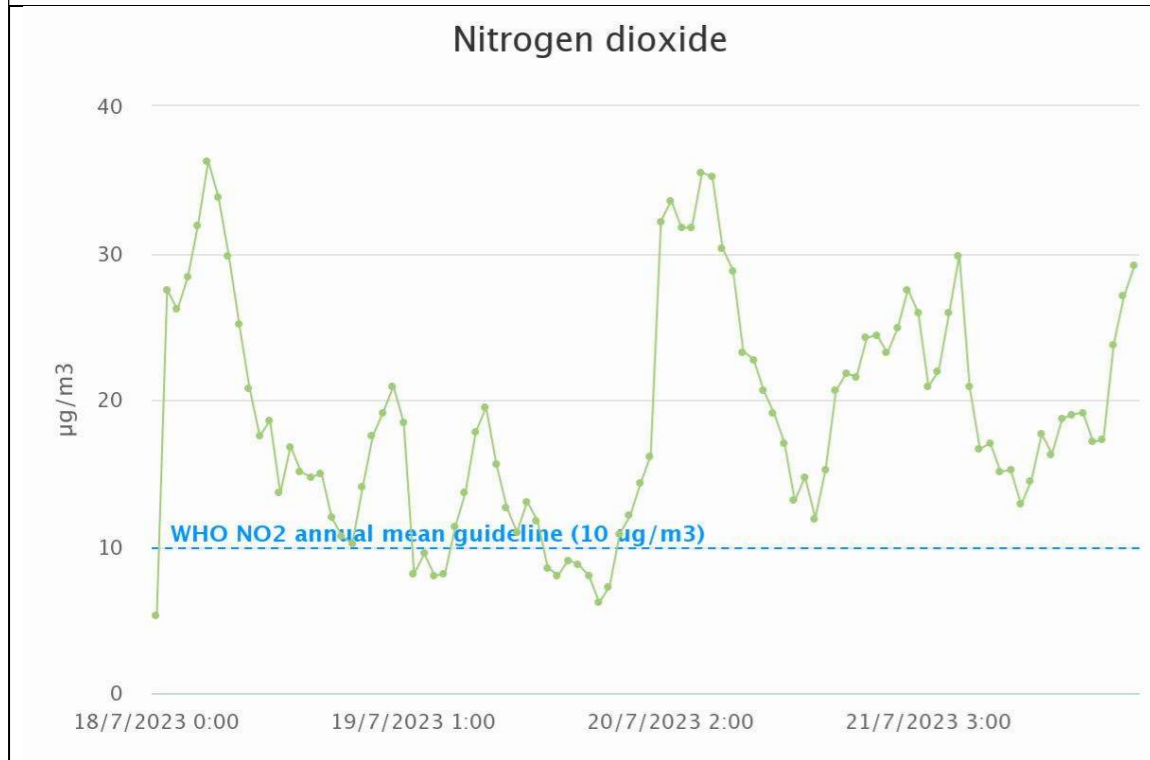

Downsview Primary School (Biggin Way)

Sample week 1; School term time; Monday 17 to Friday 21 July 2023.

Sample week 2; School holidays; Monday 24 July to Friday 28 July 2023