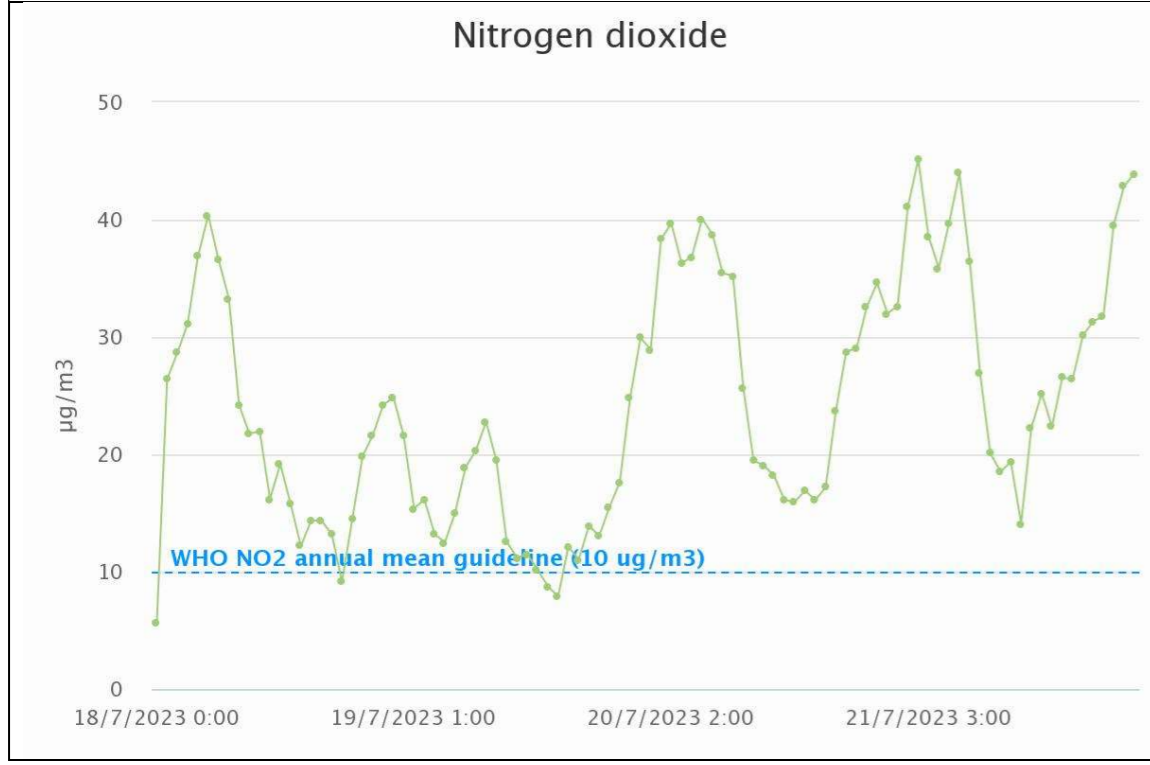

Sample week 1; School term time; Monday 17 to Friday 21 July 2023.

Sample week 2; School holidays; Monday 24 July to Friday 28 July 2023

Downsview Primary School (Marston Way)

Sample week 1; School term time; Monday 17 to Friday 21 July 2023.