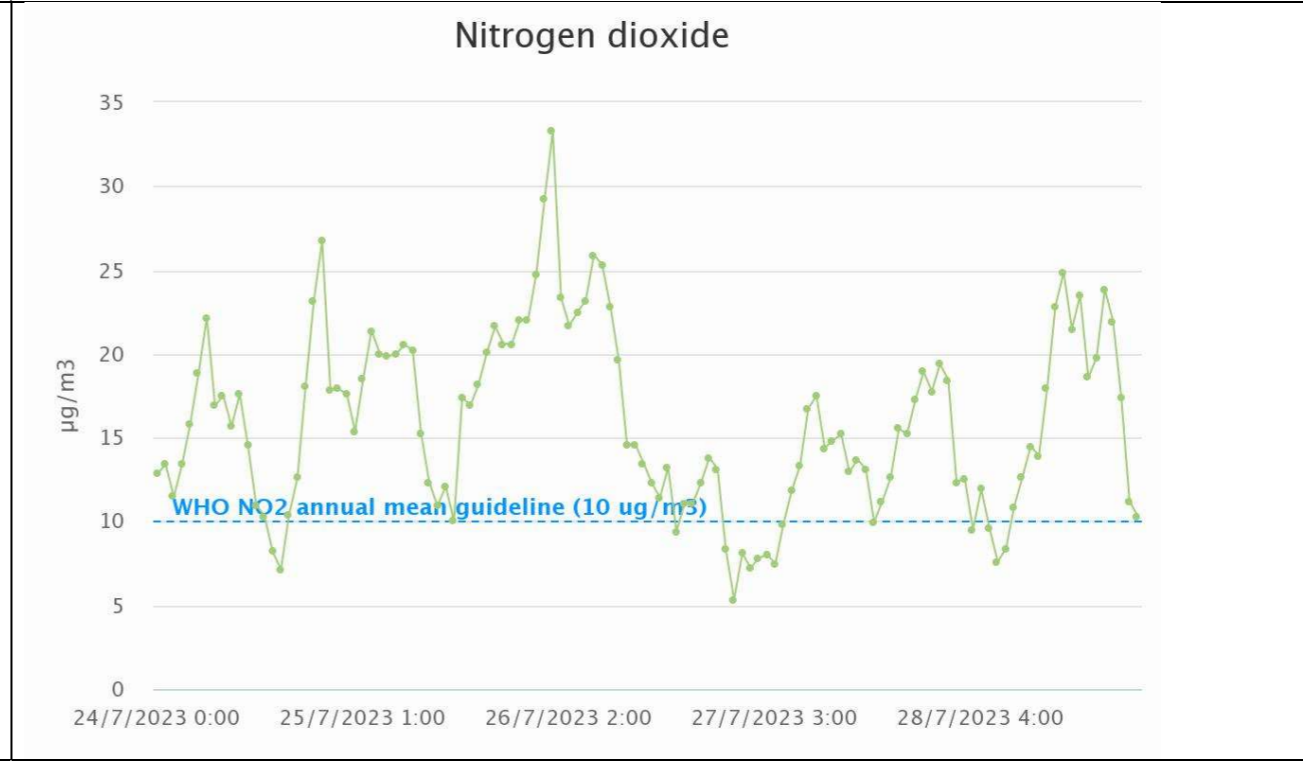

Christ Church CoE Primary School (Montpelier Road)

Sample week 1; School term time; Monday 17 to Friday 21 July 2023.

Sample week 2; School holidays; Monday 24 July to Friday 28 July 2023