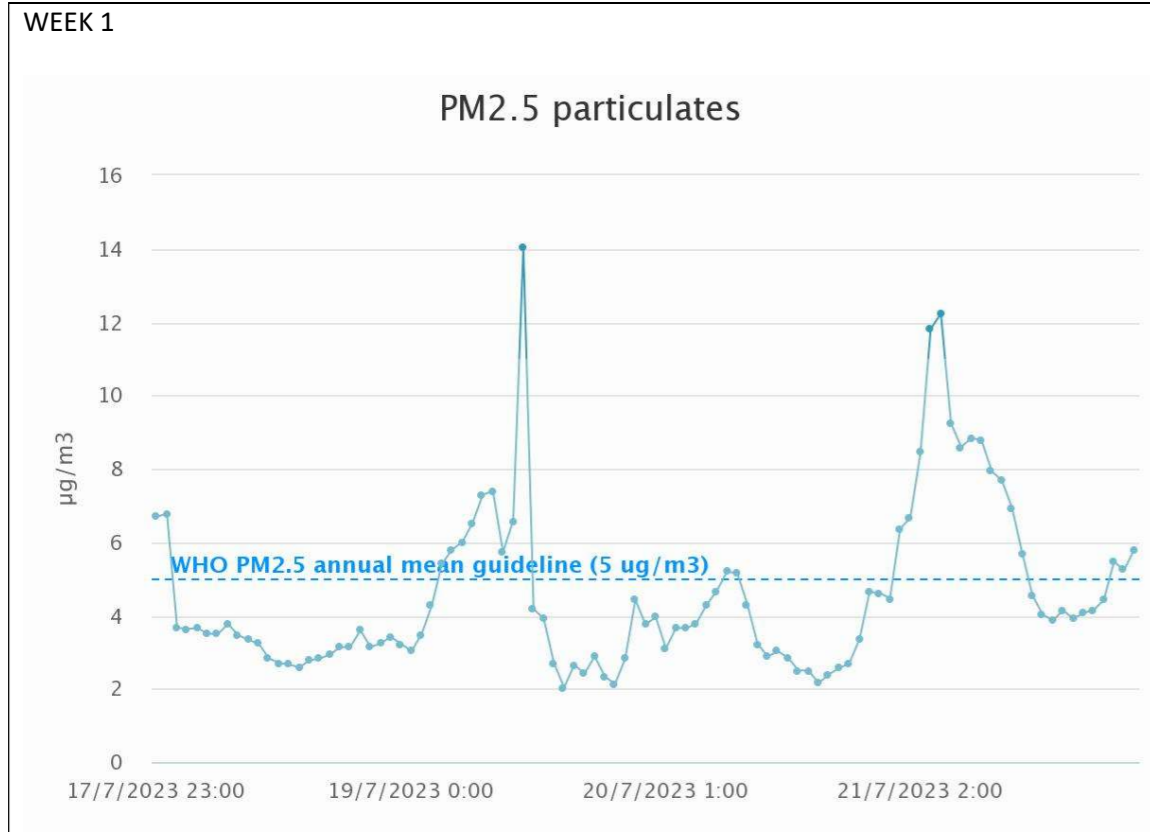

Downsview Primary School (Marston Way)

Sample week 1; School term time; Monday 17 to Friday 21 July 2023.

Sample week 2; School holidays; Monday 24 July to Friday 28 July 2023