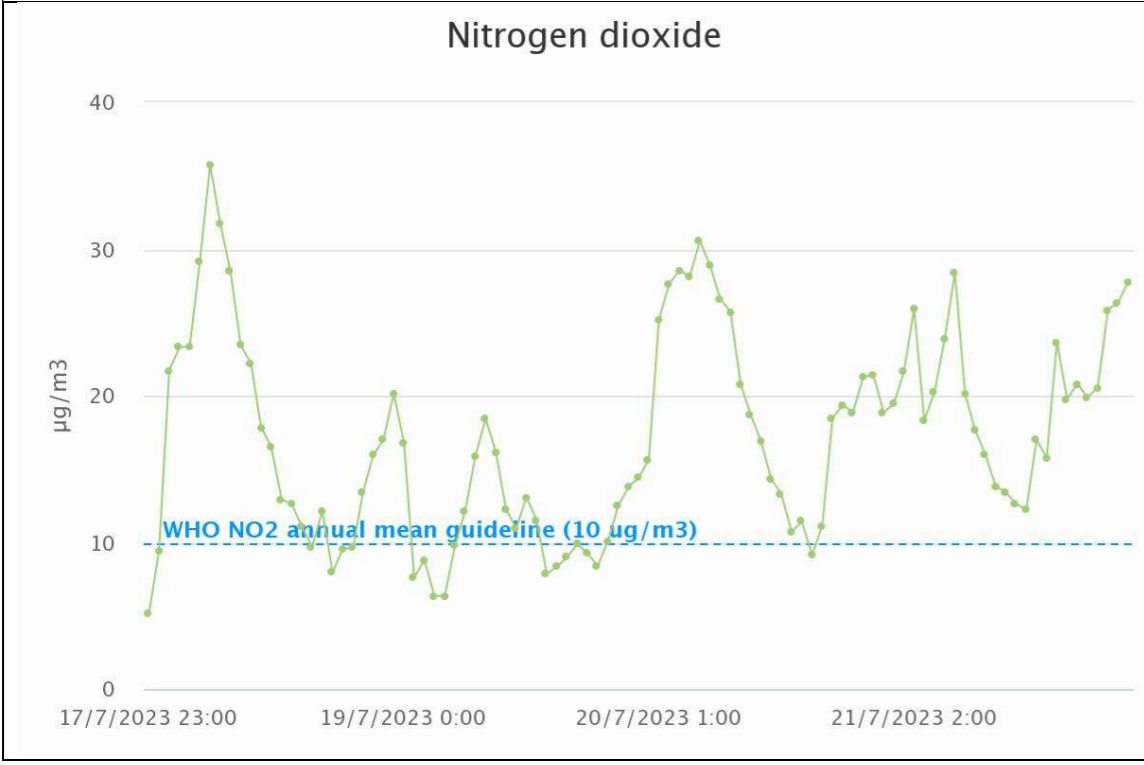

Kingsley Primary Academy (Chapman Road)

Sample week 1; School term time; Monday 17 to Friday 21 July 2023.

Sample week 2; School holidays; Monday 24 July to Friday 28 July 2023