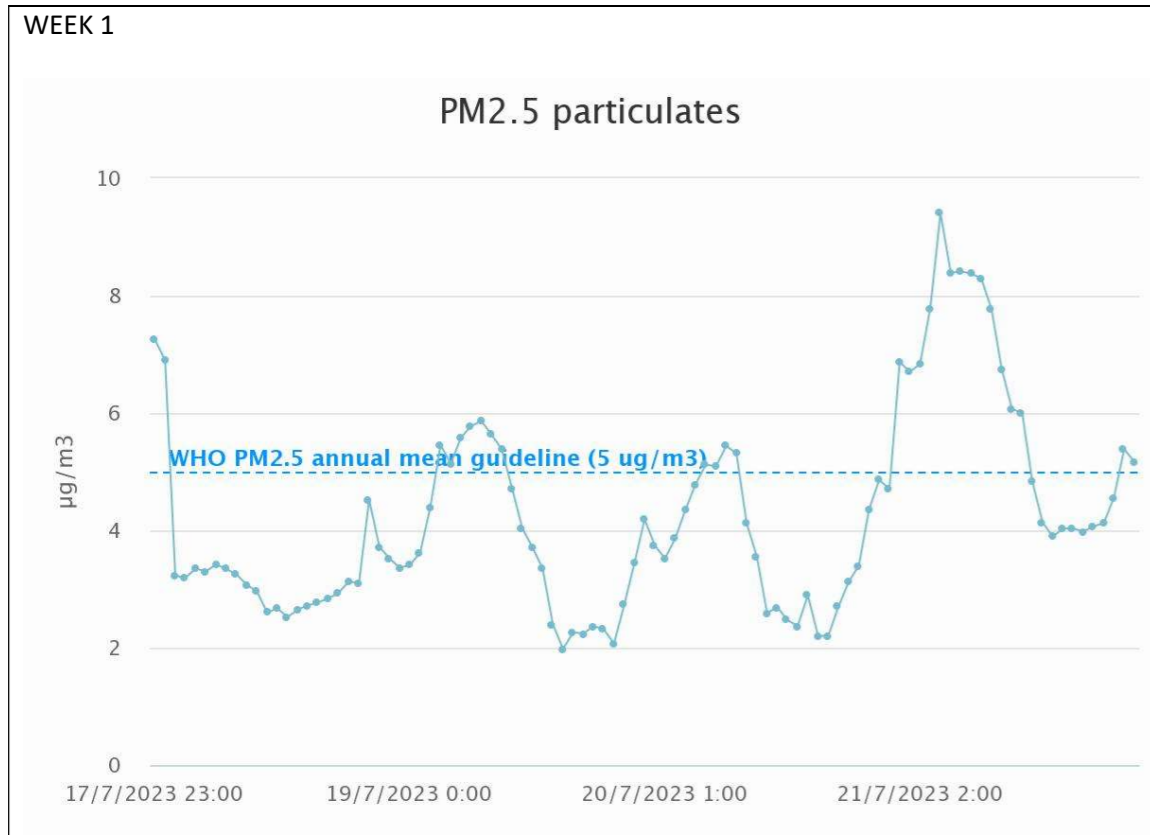

Kingsley Primary Academy (Thomson Crescent)

Sample week 1; School term time; Monday 17 to Friday 21 July 2023.

Sample week 2; School holidays; Monday 24 July to Friday 28 July 2023