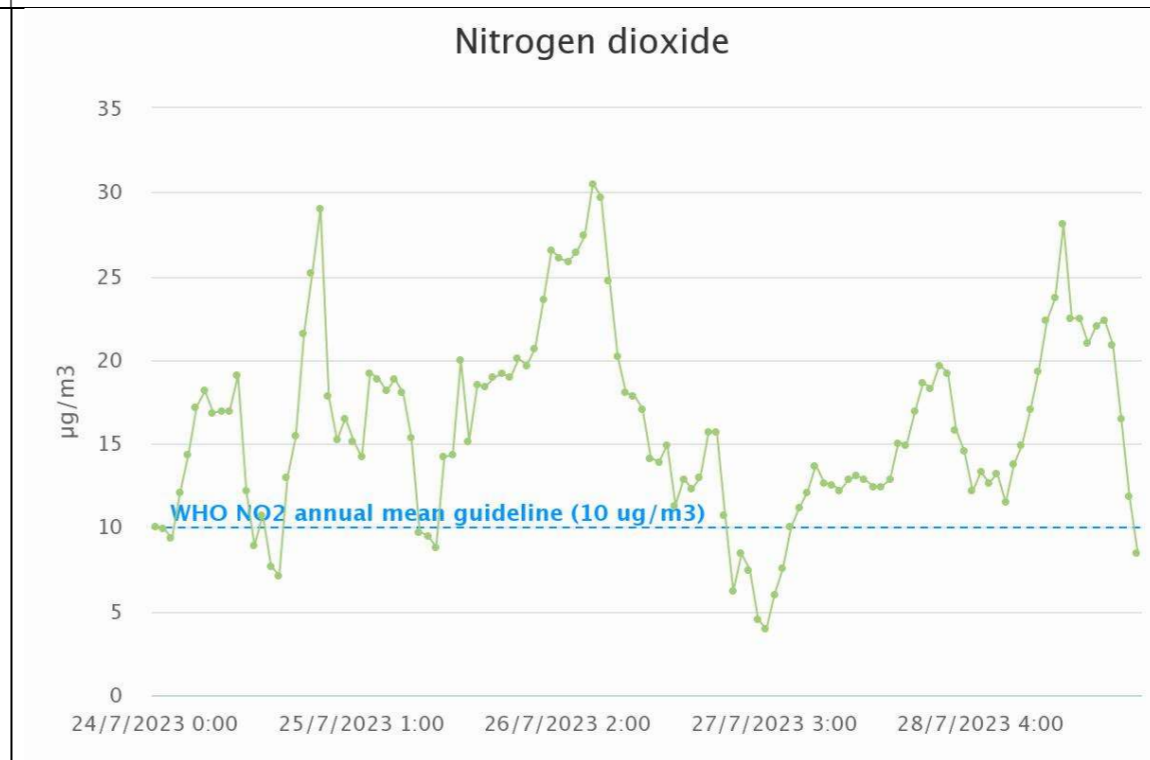

Kingsley Primary Academy (Thomson Crescent)

Sample week 1; School term time; Monday 17 to Friday 21 July 2023.

Sample week 2; School holidays; Monday 24 July to Friday 28 July 2023