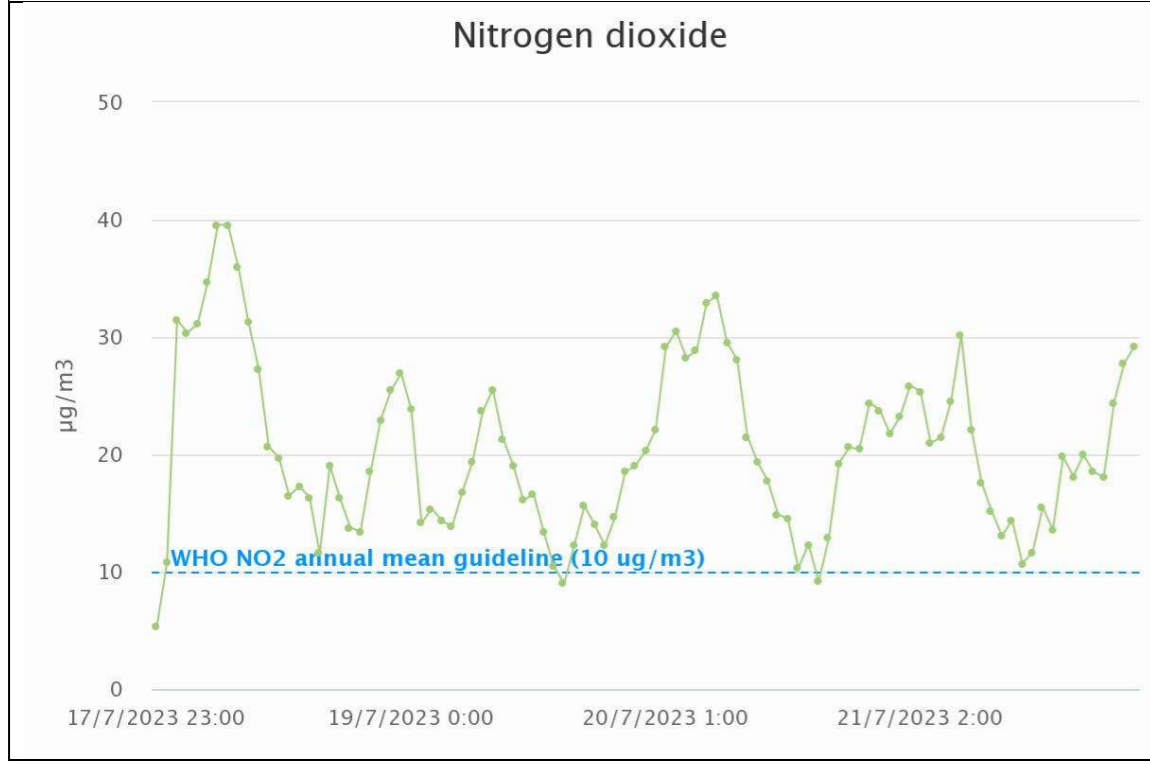

Downsview Primary School (Marston Way)

Sample week 1; School term time; Monday 17 to Friday 21 July 2023.

Sample week 2; School holidays; Monday 24 July to Friday 28 July 2023