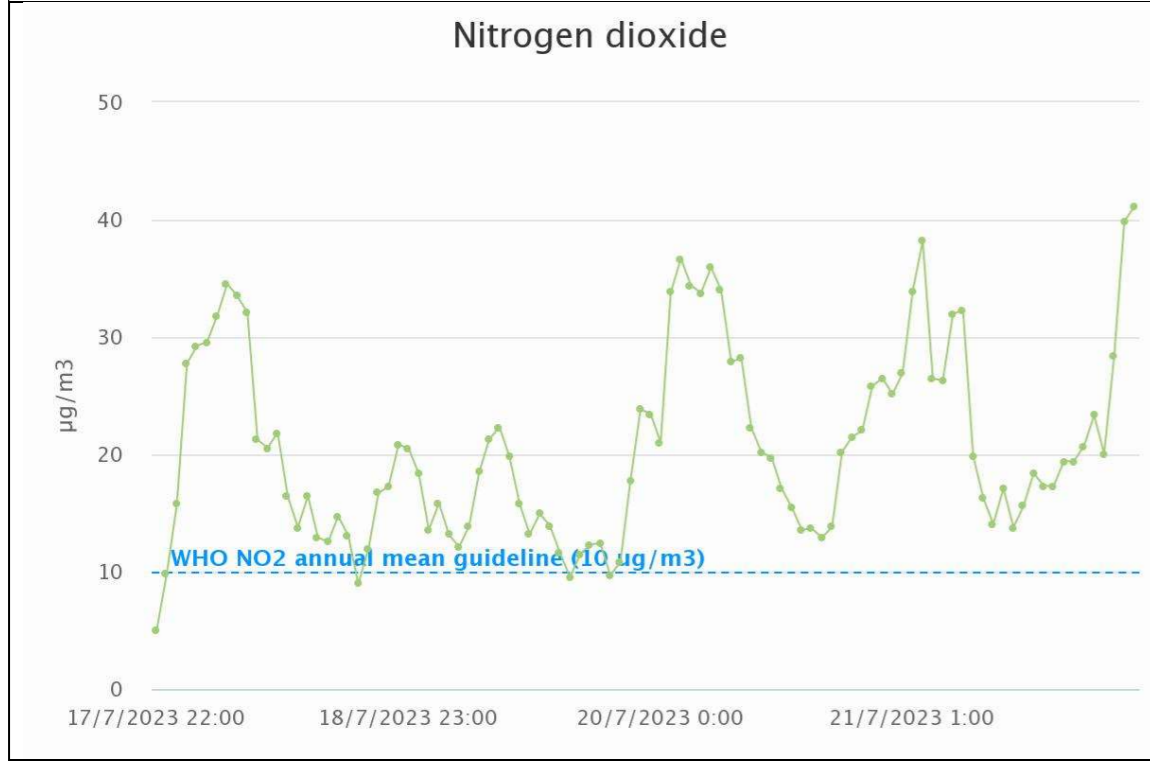

Christ Church CoE Primary School (Montpelier Road)

Sample week 1; School term time; Monday 17 to Friday 21 July 2023.

Sample week 2; School holidays; Monday 24 July to Friday 28 July 2023