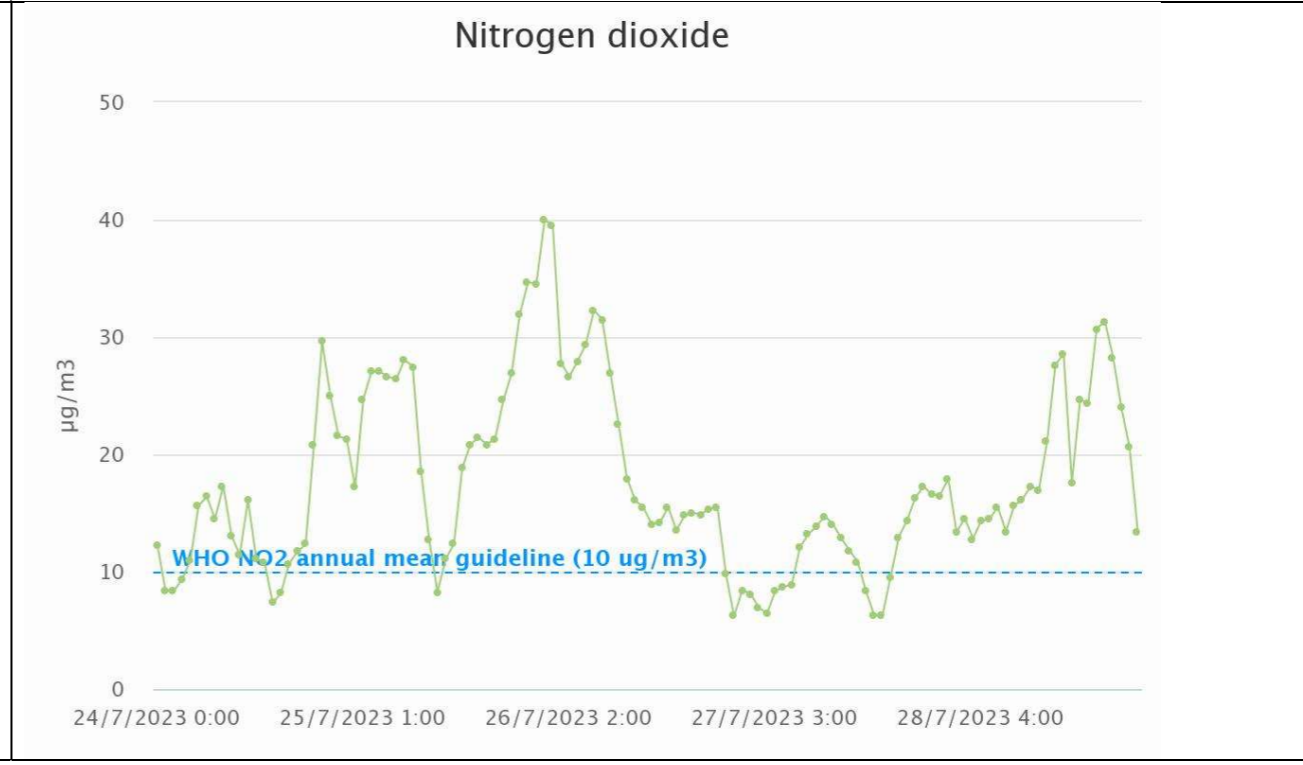

Sample week 1; School term time; Monday 17 to Friday 21 July 2023.

Sample week 2; School holidays; Monday 24 July to Friday 28 July 2023

Downsview Primary School (Marston Way)

Sample week 1; School term time; Monday 17 to Friday 21 July 2023.