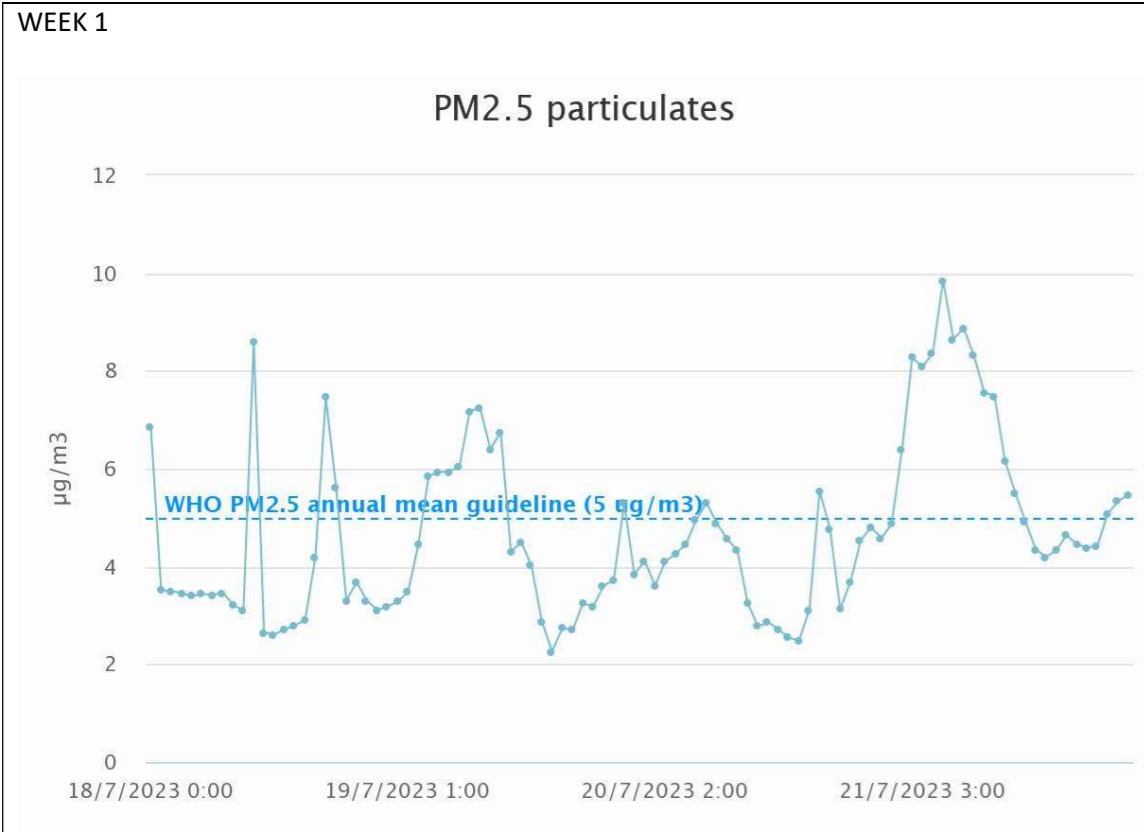

Oasis Academy Reylands (Sandown Road)

Sample week 1; School term time; Monday 17 to Friday 21 July 2023.

Sample week 2; School holidays; Monday 24 July to Friday 28 July 2023