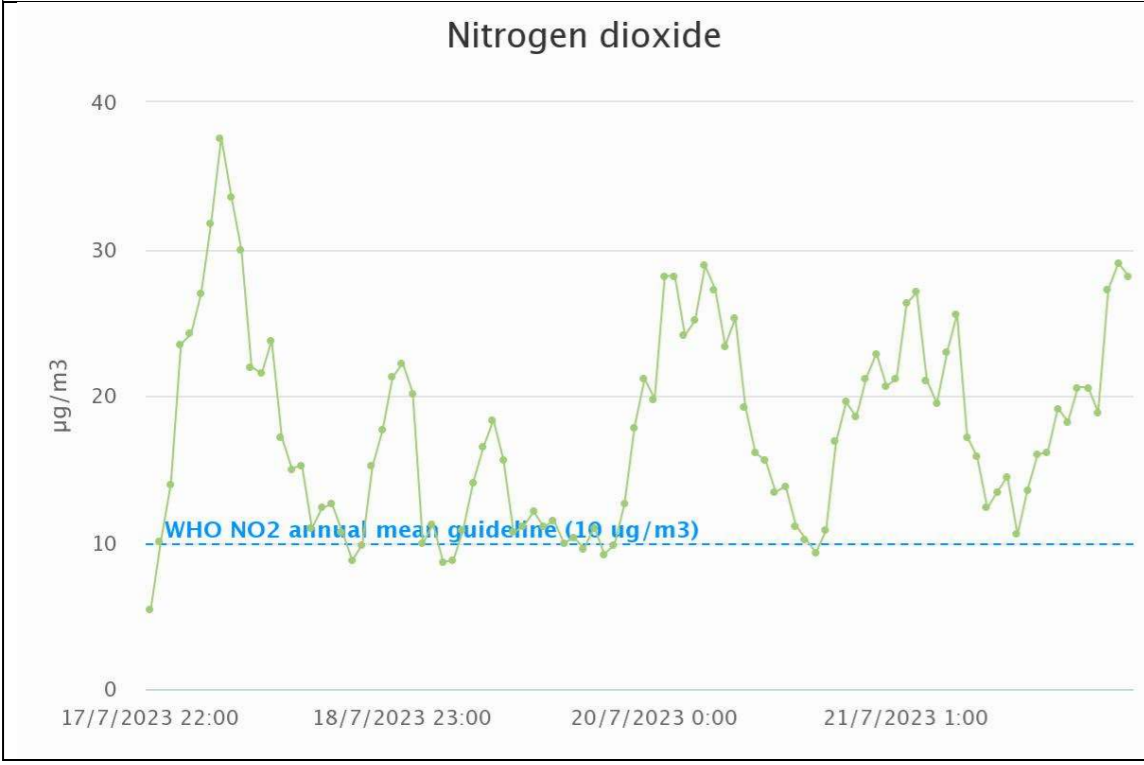

Keston Primary School (Keston Avenue)

Sample week 1; School term time; Monday 17 to Friday 21 July 2023.

Sample week 2; School holidays; Monday 24 July to Friday 28 July 2023