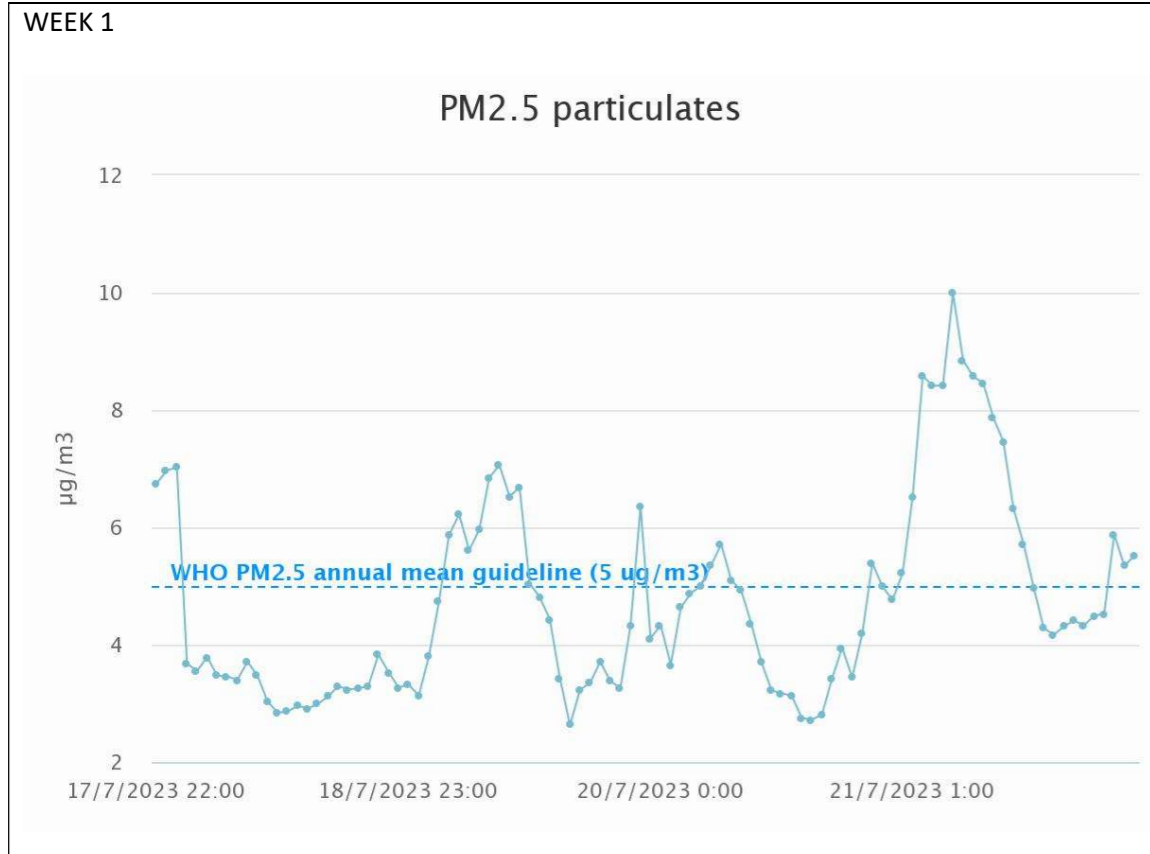

Oasis Academy Reylands (Oakley Road)

Sample week 1; School term time; Monday 17 to Friday 21 July 2023.

Sample week 2; School holidays; Monday 24 July to Friday 28 July 2023