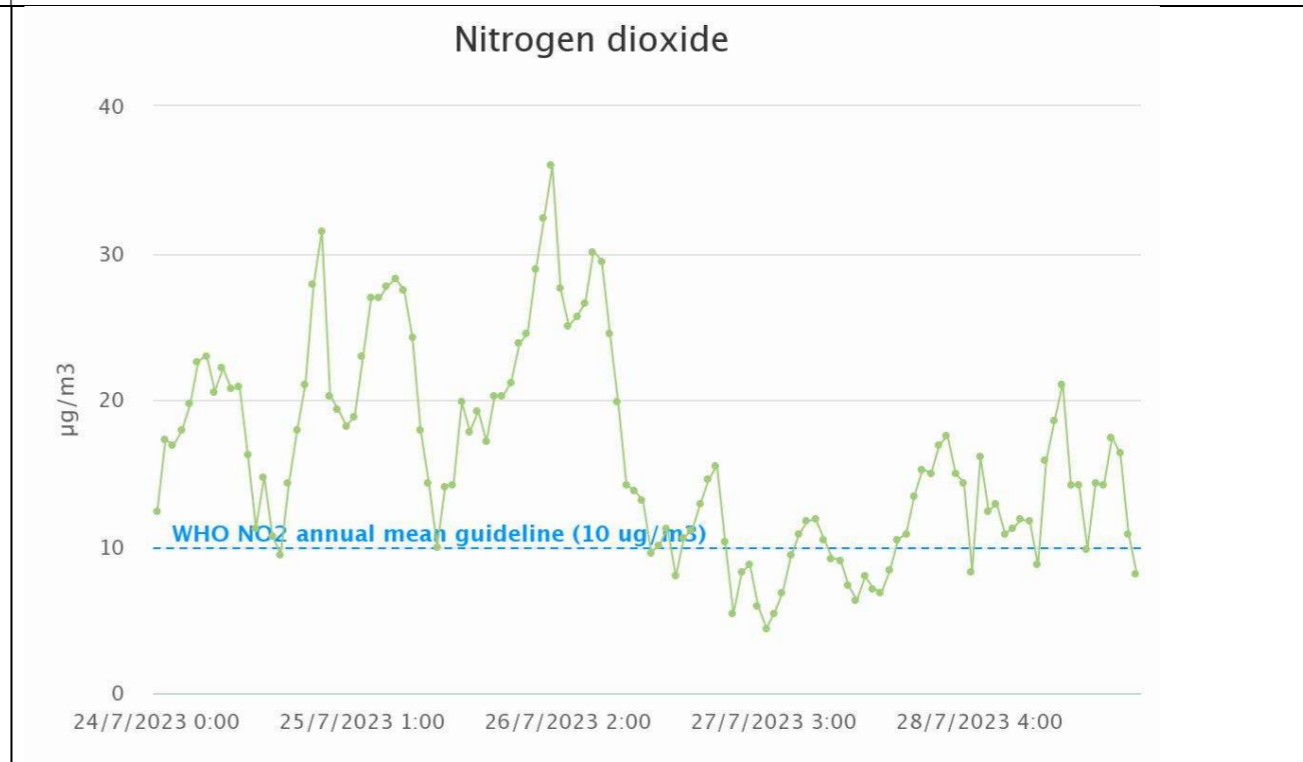

St Thomas Becket Catholic Primary School (Dickenson's Lane)

Sample week 1; School term time; Monday 17 to Friday 21 July 2023. NB: only 2 days of data recorded due to issue with sensor functionality

Sample week 2; School holidays; Monday 24 July to Friday 28 July 2023