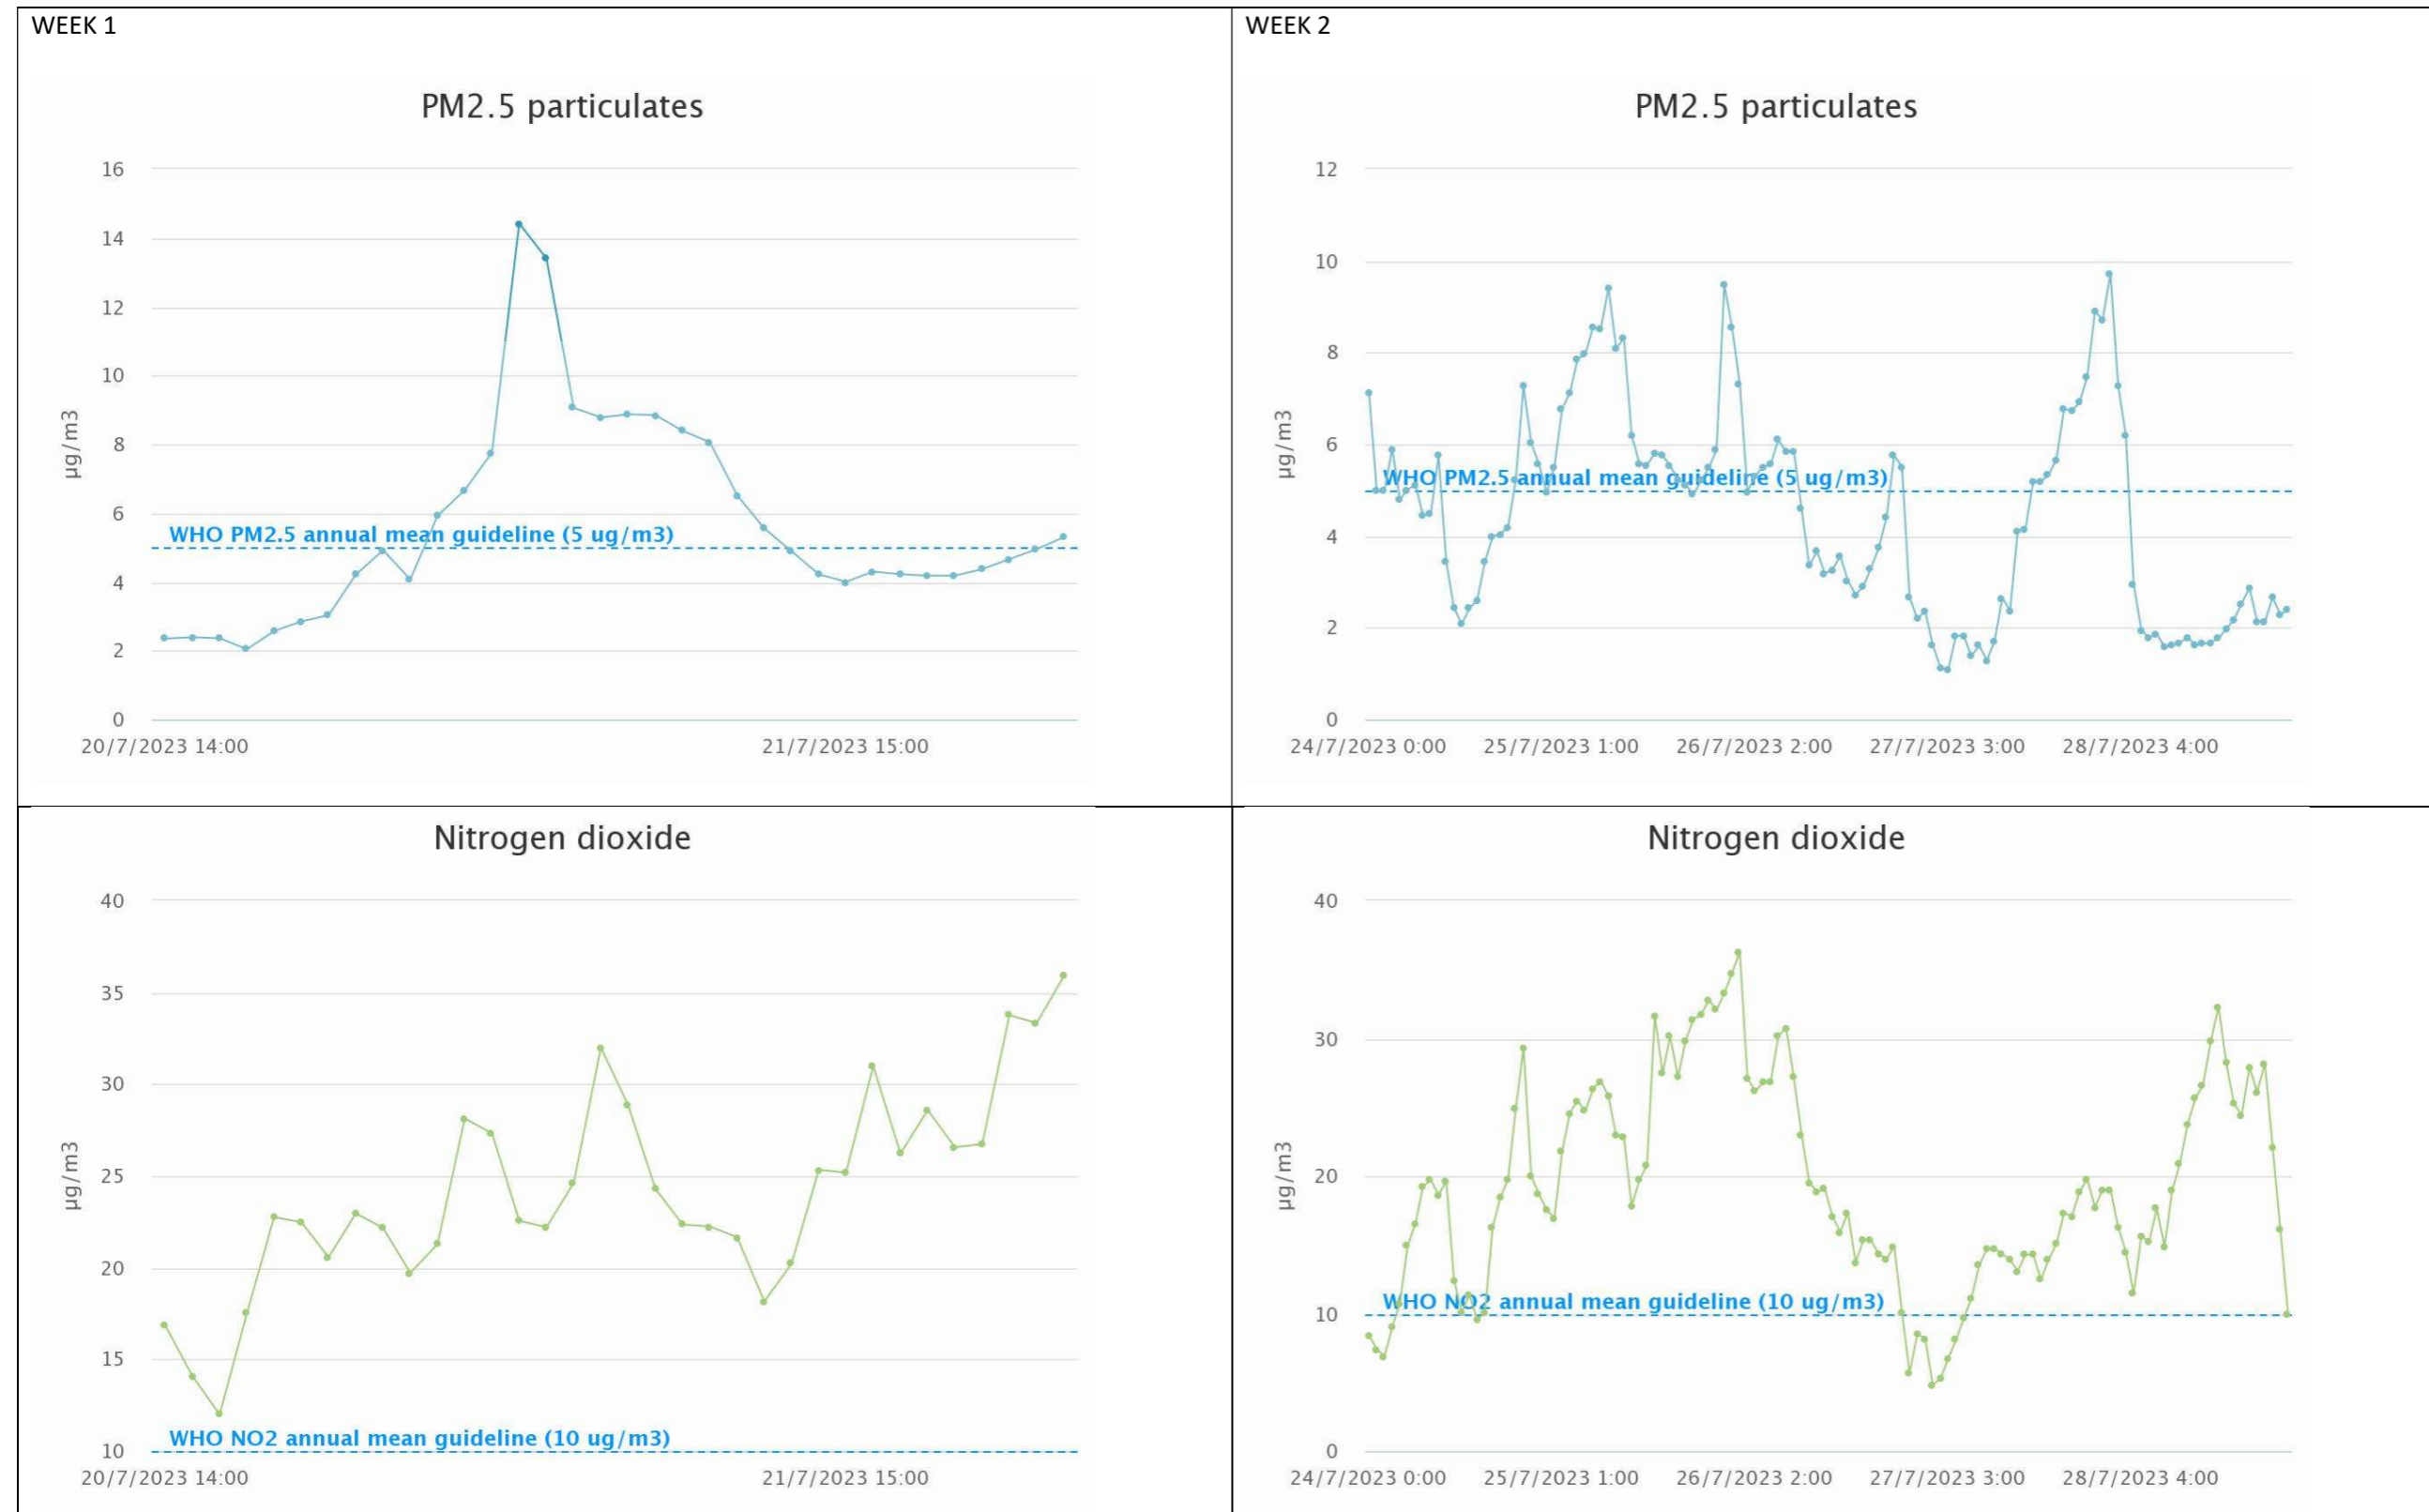

APPENDIX C: AIR QUALITY MONITORING

Healthy School Street scheme	Road Name	Lamp column no	Postcode	Location (Google)	Breathe London air quality data link	UK annual mean objective met for PM2.5 and NO2?	WHO annual mean guideline met for PM2.5 and NO2?	WHO daily mean guideline met for PM2.5 and NO2?
Ecclesbourne Primary School	Attlee Close	3	CR7 7FA	9 Atlee Cl - Google Maps	CLDP0485	Yes/Yes	No/No	Yes/No
St Thomas Becket Catholic Primary School	Dickenson's Lane	4	SE25 5HS	40 Dickenson's Ln - Google Maps	CLDP0488	Yes/Yes	No/No	Yes/Yes
Harris Primary Academy Haling Park	Haling Road	3	CR2 6HS	84 Haling Rd - Google Maps	CLDP0486	Yes/Yes	No/No	Yes/Yes
Keston Primary School	Keston Avenue	3	CR5 1HP	14 Keston Ave - Google Maps	CLDP0478	Yes/Yes	No/No	Yes/Yes
Keston Primary School	Court Avenue	11	CR5 1HE	49 Court Ave - Google Maps	CLDP0490	Yes/Yes	No/No	Yes/Yes
Downsview Primary School	Marston Way	3	SE19 3JB	71 Marston Way - Google Maps	CLDP0481	Yes/Yes	No/No	Yes/Yes
Downsview Primary School	Biggin Way	4	SE19 3XF	18 Biggin Way - Google Maps	CLDP0489	Yes/Yes	No/No	Yes/Yes

Ecclesbourne Primary School (Attlee Close)

Sample week 1; School term time; Monday 17 to Friday 21 July 2023. NB: only 2 days of data recorded due to issue with sensor functionality

Sample week 2; School holidays; Monday 24 July to Friday 28 July 2023