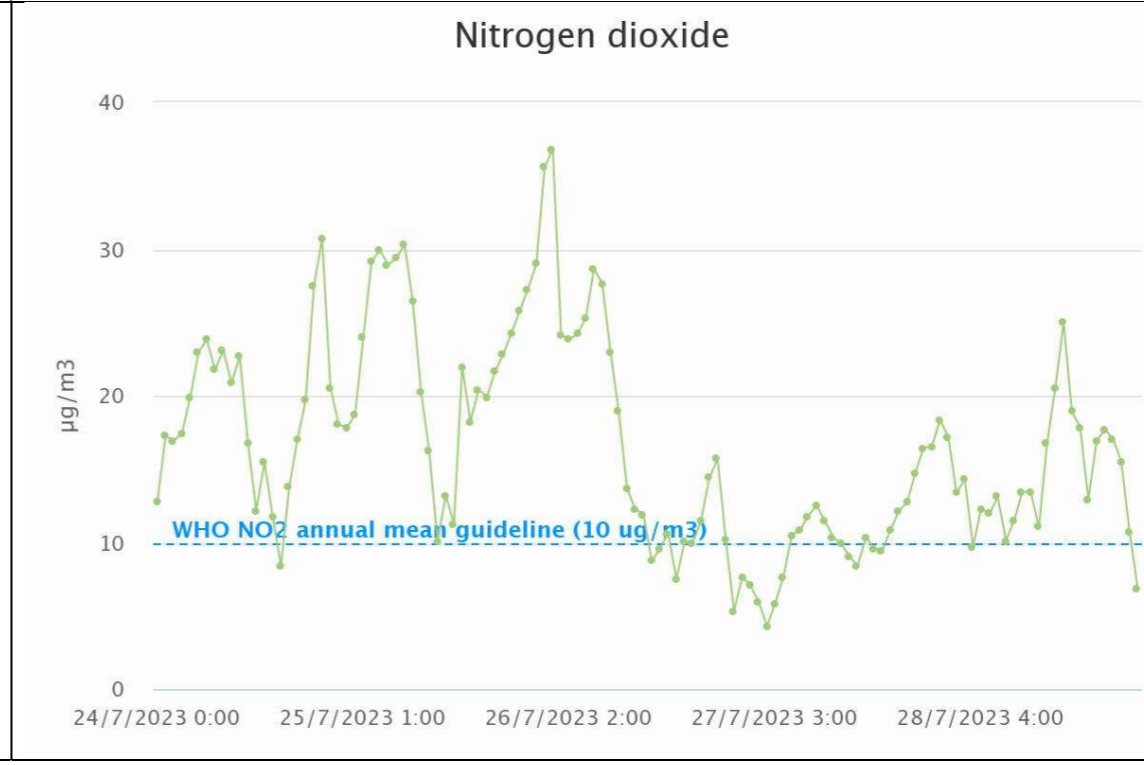

Oasis Academy Reylands (Sandown Road)

Sample week 1; School term time; Monday 17 to Friday 21 July 2023.

Sample week 2; School holidays; Monday 24 July to Friday 28 July 2023