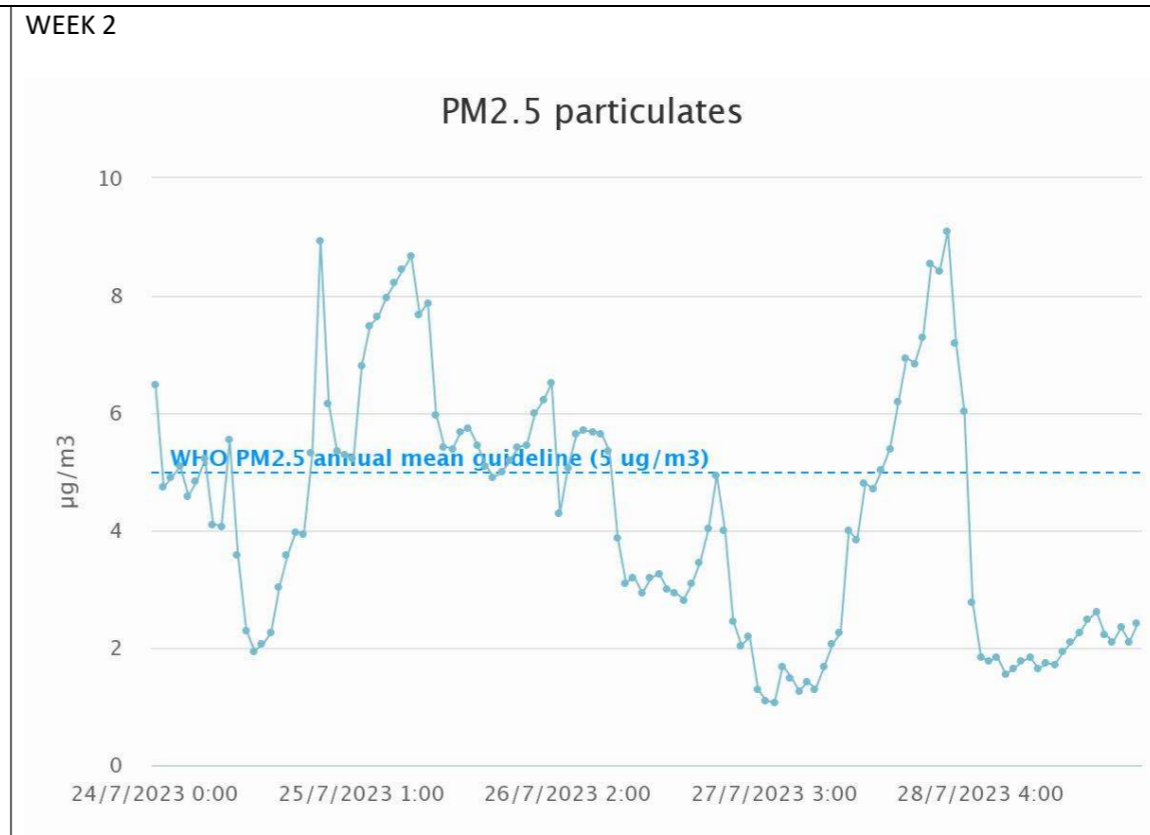

Kingsley Primary Academy (Thomson Crescent)

Sample week 1; School term time; Monday 17 to Friday 21 July 2023.

Sample week 2; School holidays; Monday 24 July to Friday 28 July 2023