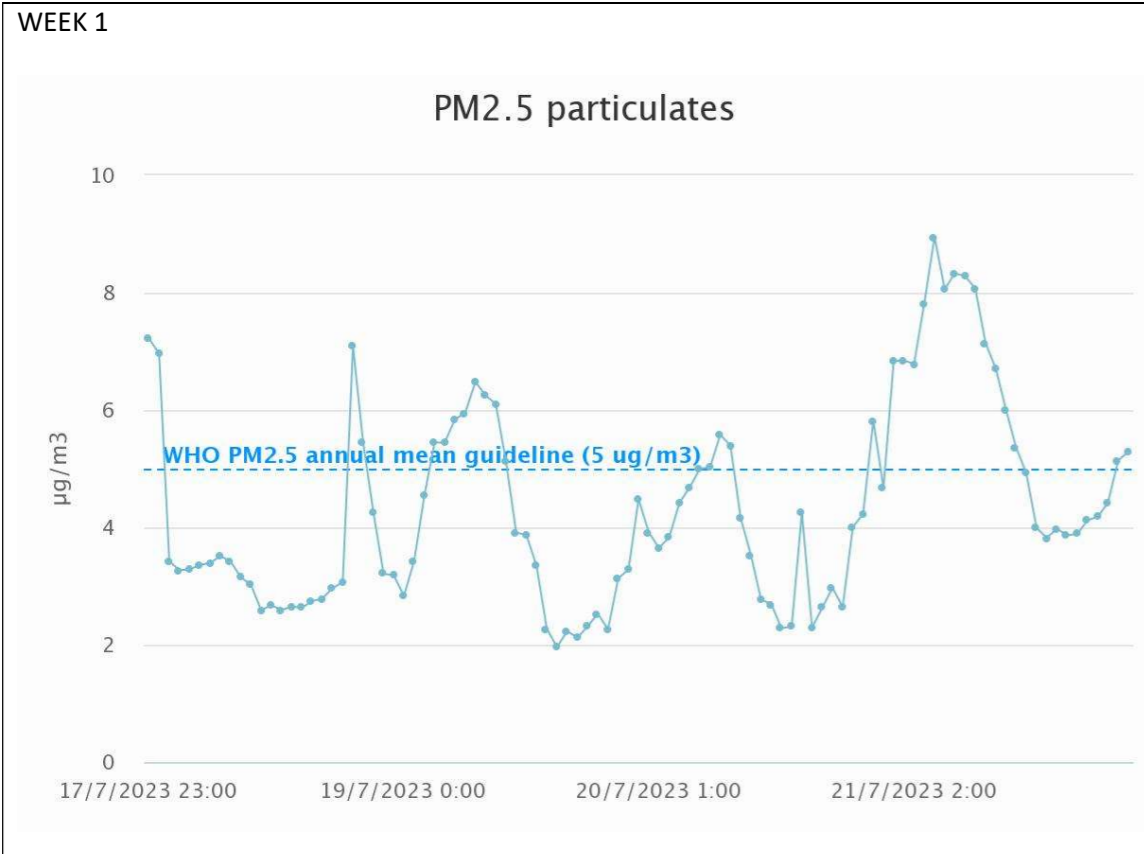

Sample week 1; School term time; Monday 17 to Friday 21 July 2023.

Sample week 2; School holidays; Monday 24 July to Friday 28 July 2023

St Joseph Catholic Junior School (Woodend)

Sample week 1; School term time; Monday 17 to Friday 21 July 2023.