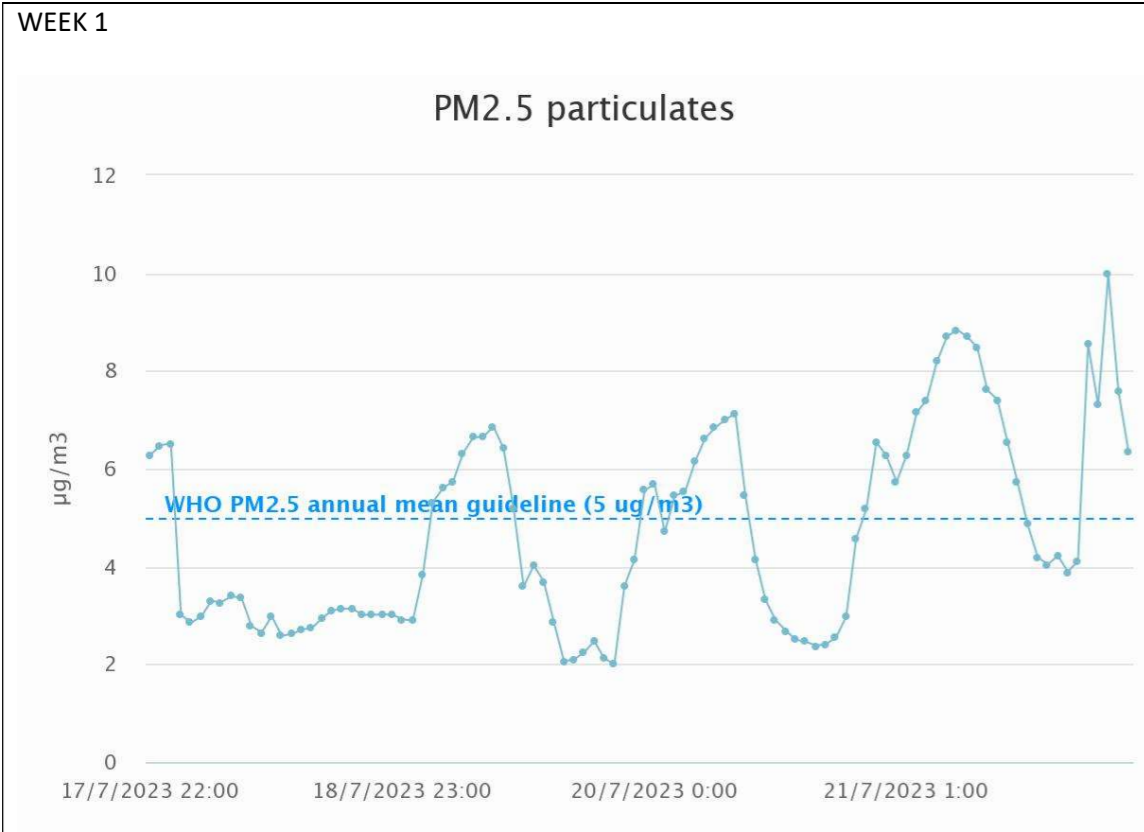

Keston Primary School (Keston Avenue)

Sample week 1; School term time; Monday 17 to Friday 21 July 2023.

Sample week 2; School holidays; Monday 24 July to Friday 28 July 2023