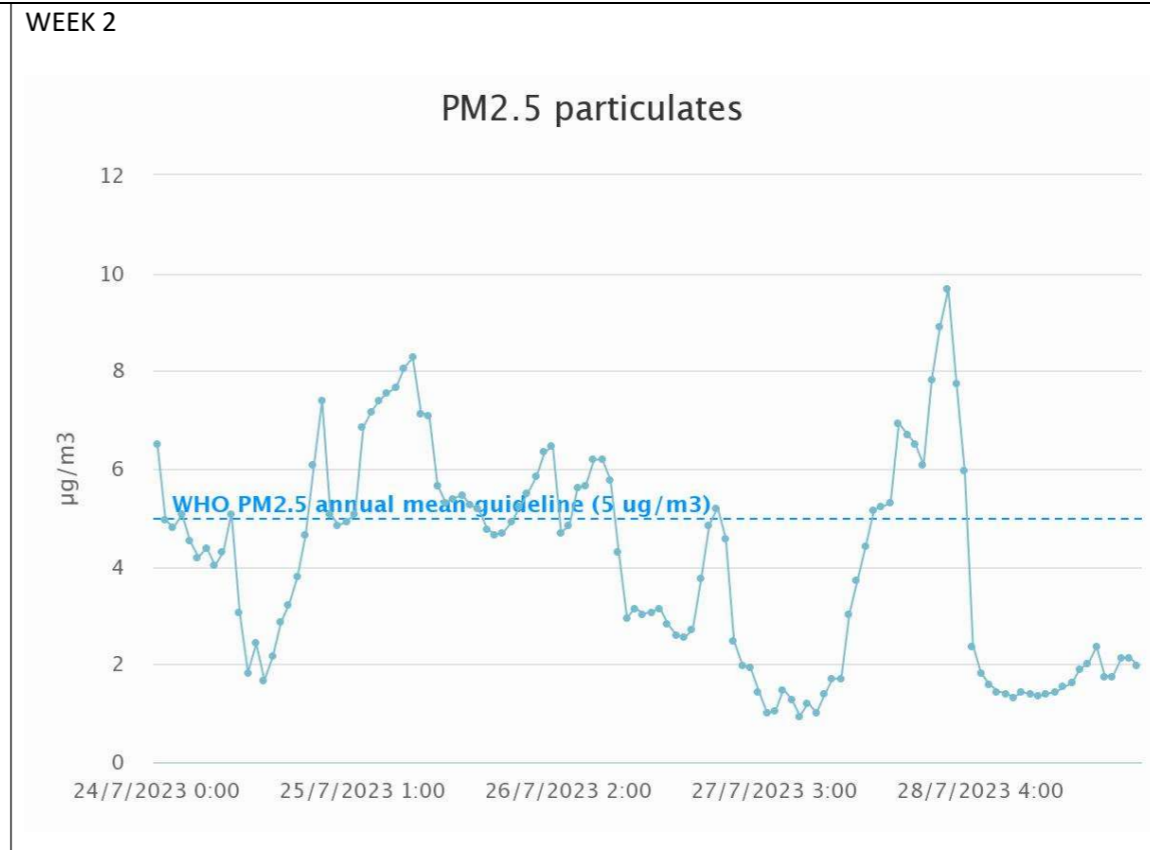

Downsview Primary School (Biggin Way)

Sample week 1; School term time; Monday 17 to Friday 21 July 2023.

Sample week 2; School holidays; Monday 24 July to Friday 28 July 2023