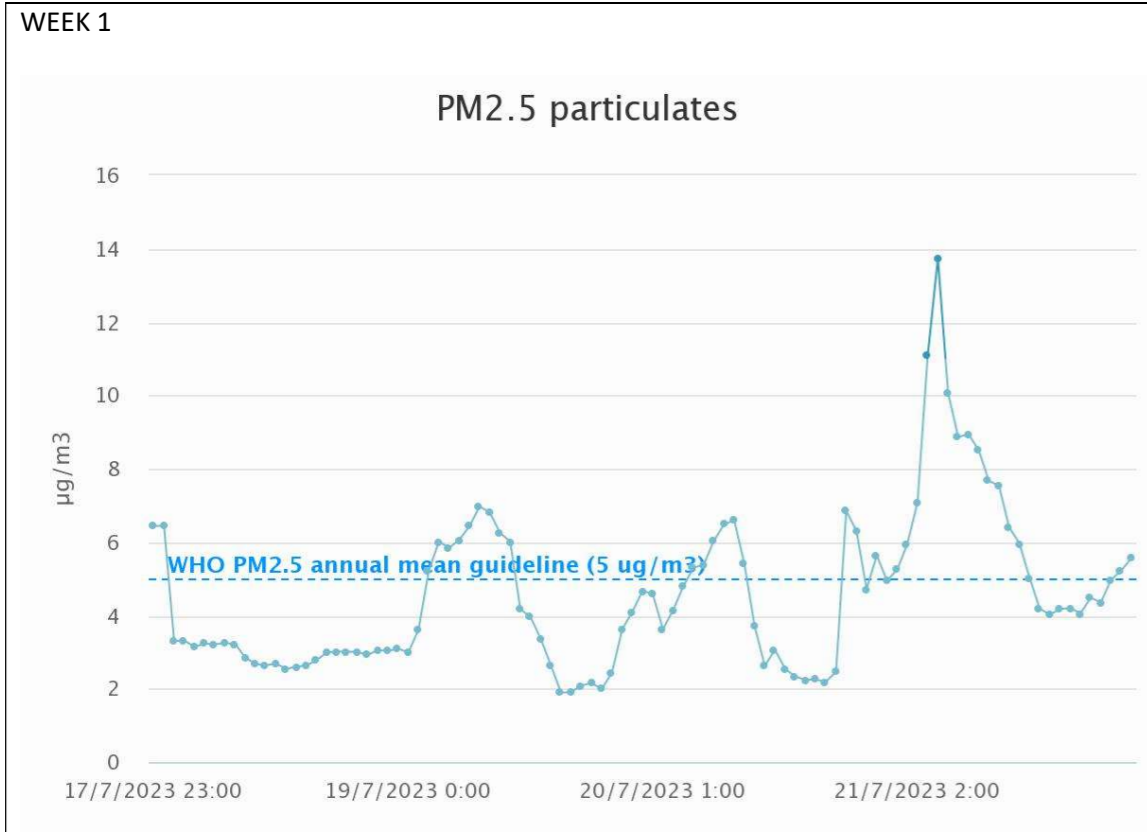

Ridgeway Primary School (Southcote Road)

Sample week 1; School term time; Monday 17 to Friday 21 July 2023.

Sample week 2; School holidays; Monday 24 July to Friday 28 July 2023