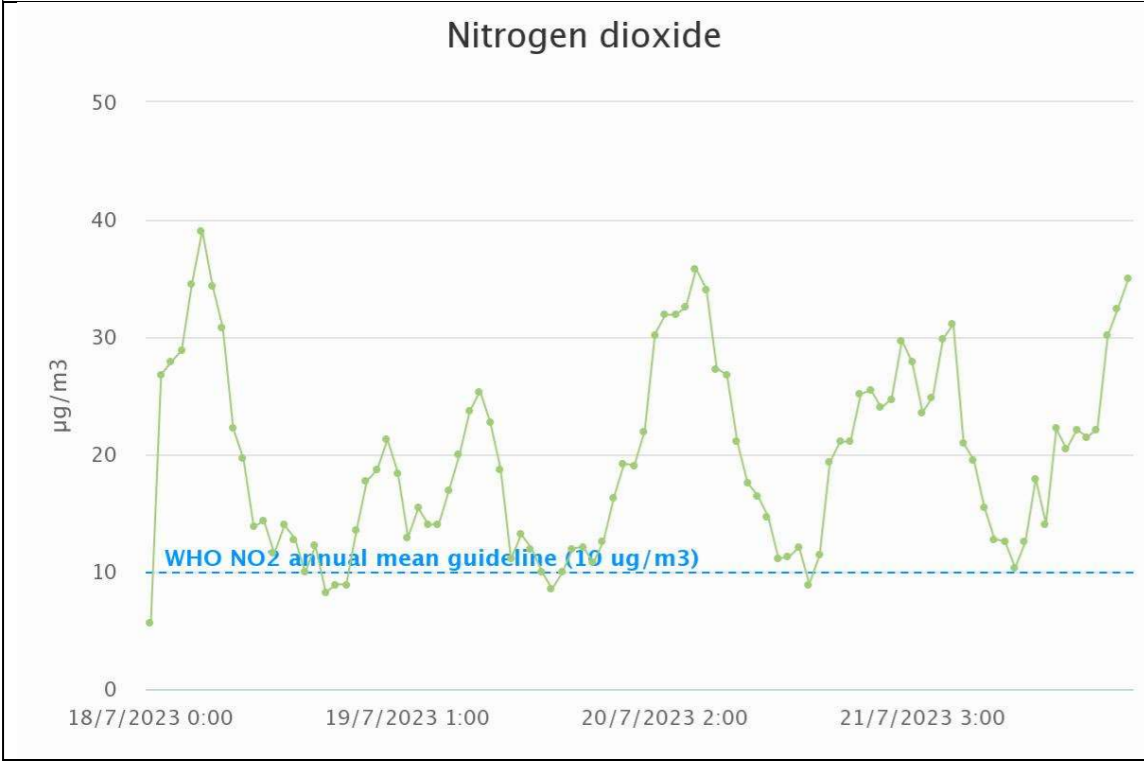

Oasis Academy Reylands (Sandown Road)

Sample week 1; School term time; Monday 17 to Friday 21 July 2023.

Sample week 2; School holidays; Monday 24 July to Friday 28 July 2023