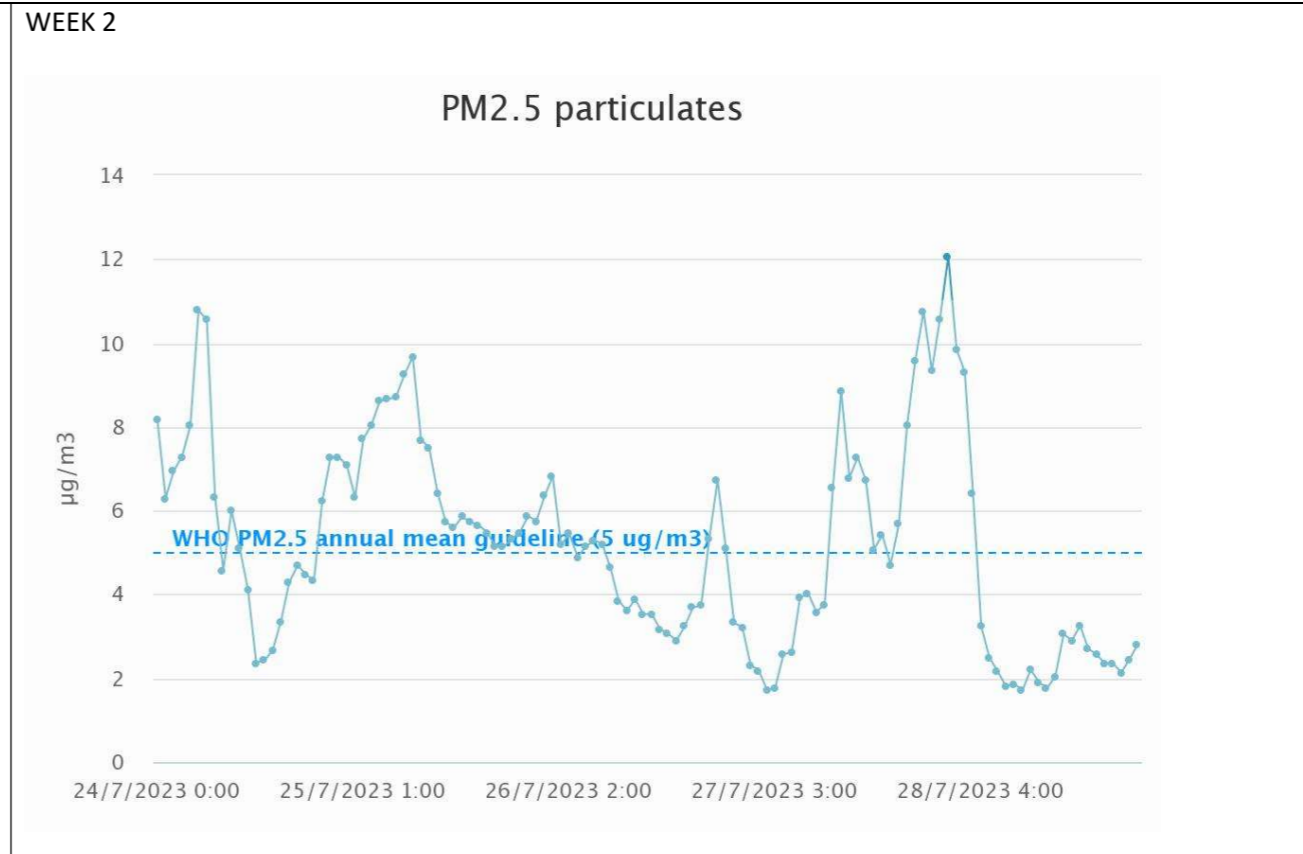

Sample week 1; School term time; Monday 17 to Friday 21 July 2023.

Sample week 2; School holidays; Monday 24 July to Friday 28 July 2023

Downsview Primary School (Marston Way)

Sample week 1; School term time; Monday 17 to Friday 21 July 2023.