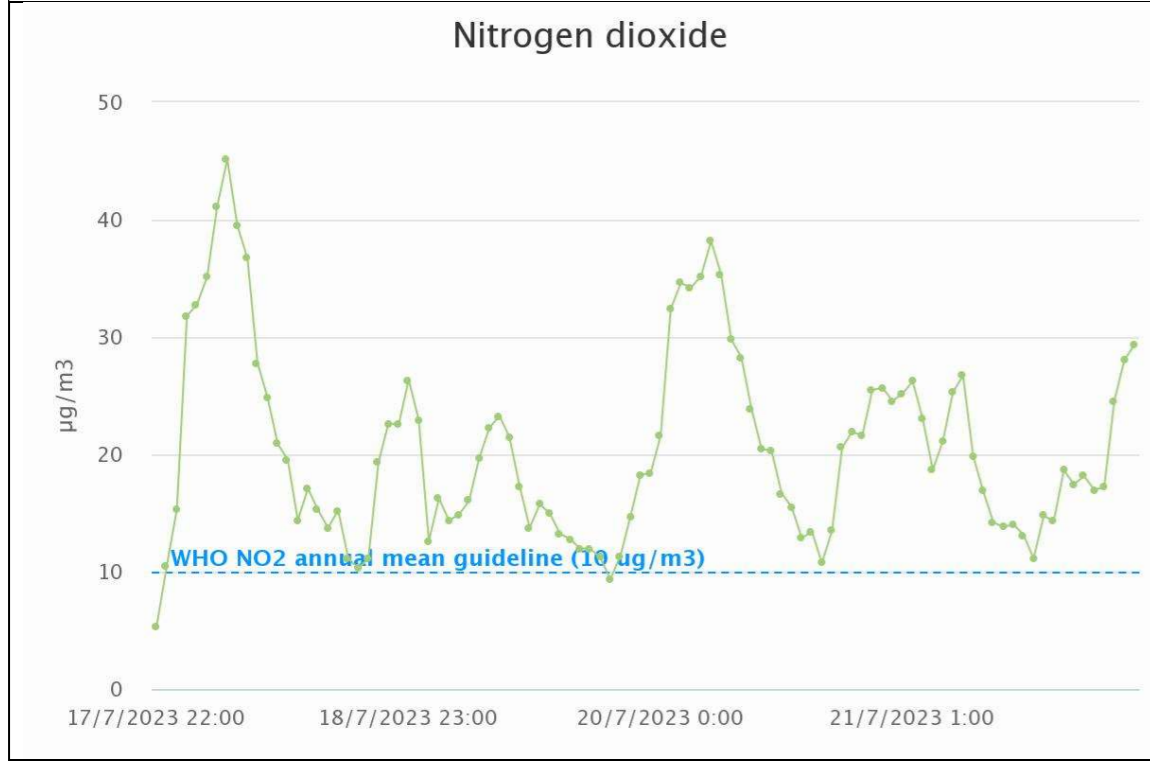

Oasis Academy Reylands (Oakley Road)

Sample week 1; School term time; Monday 17 to Friday 21 July 2023.

Sample week 2; School holidays; Monday 24 July to Friday 28 July 2023