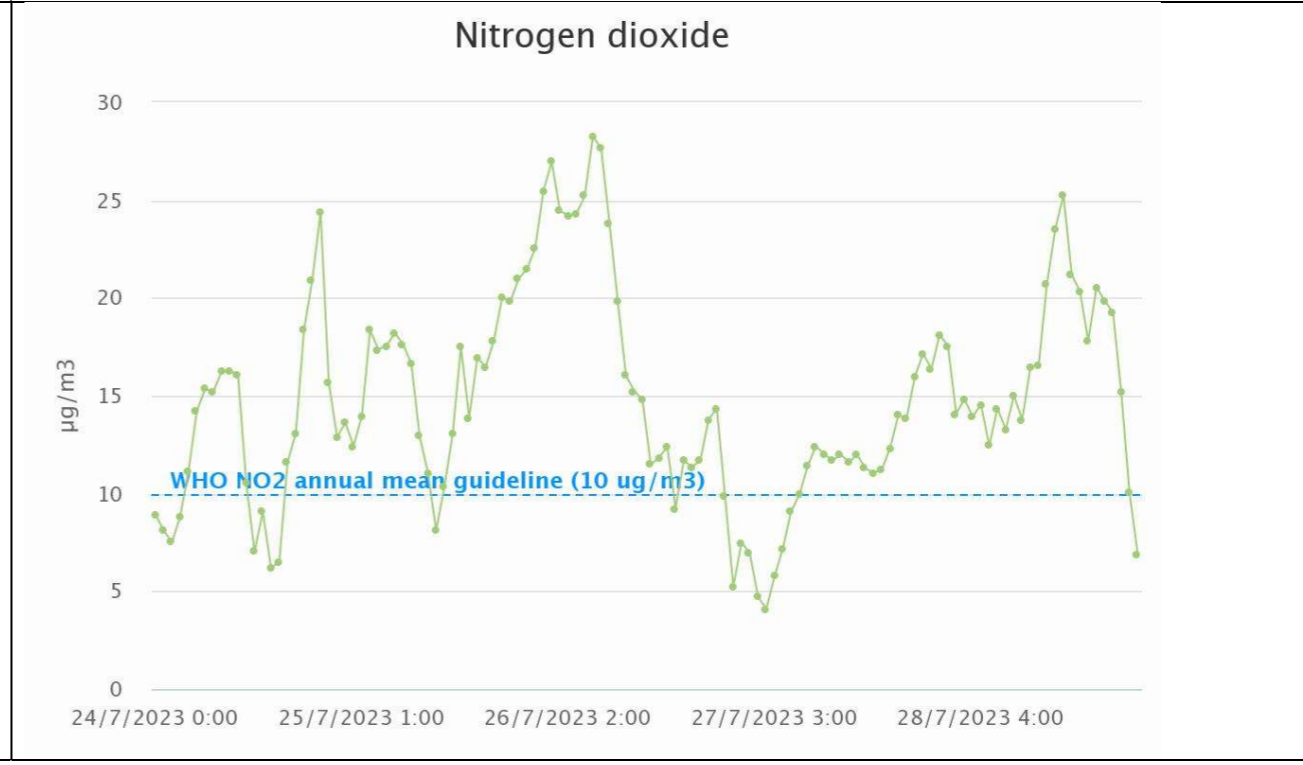

Kingsley Primary Academy (Chapman Road)

Sample week 1; School term time; Monday 17 to Friday 21 July 2023.

Sample week 2; School holidays; Monday 24 July to Friday 28 July 2023