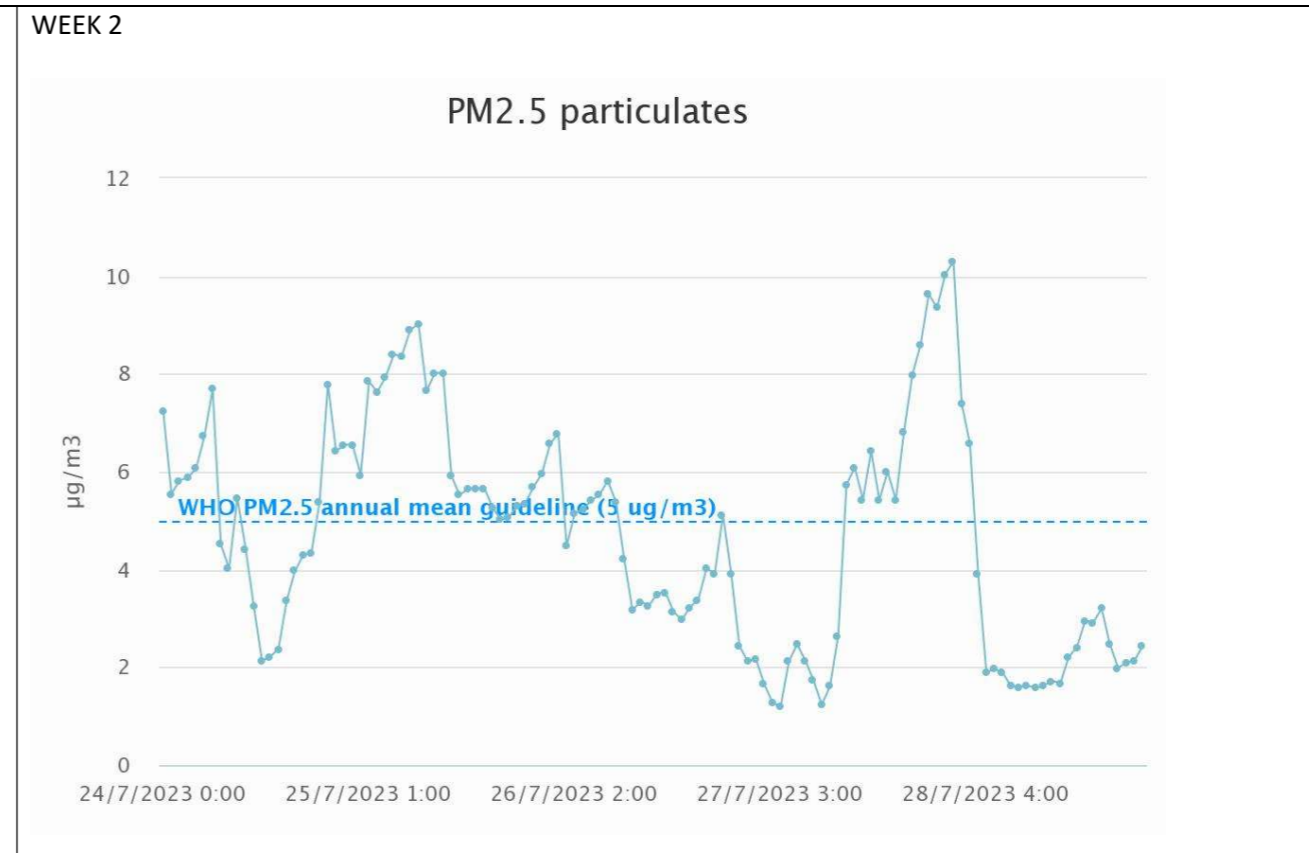

Harris Primary Academy Haling Park (Haling Road)

Sample week 1; School term time; Monday 17 to Friday 21 July 2023. NB: only 2 days of data recorded due to issue with sensor functionality

Sample week 2; School holidays; Monday 24 July to Friday 28 July 2023