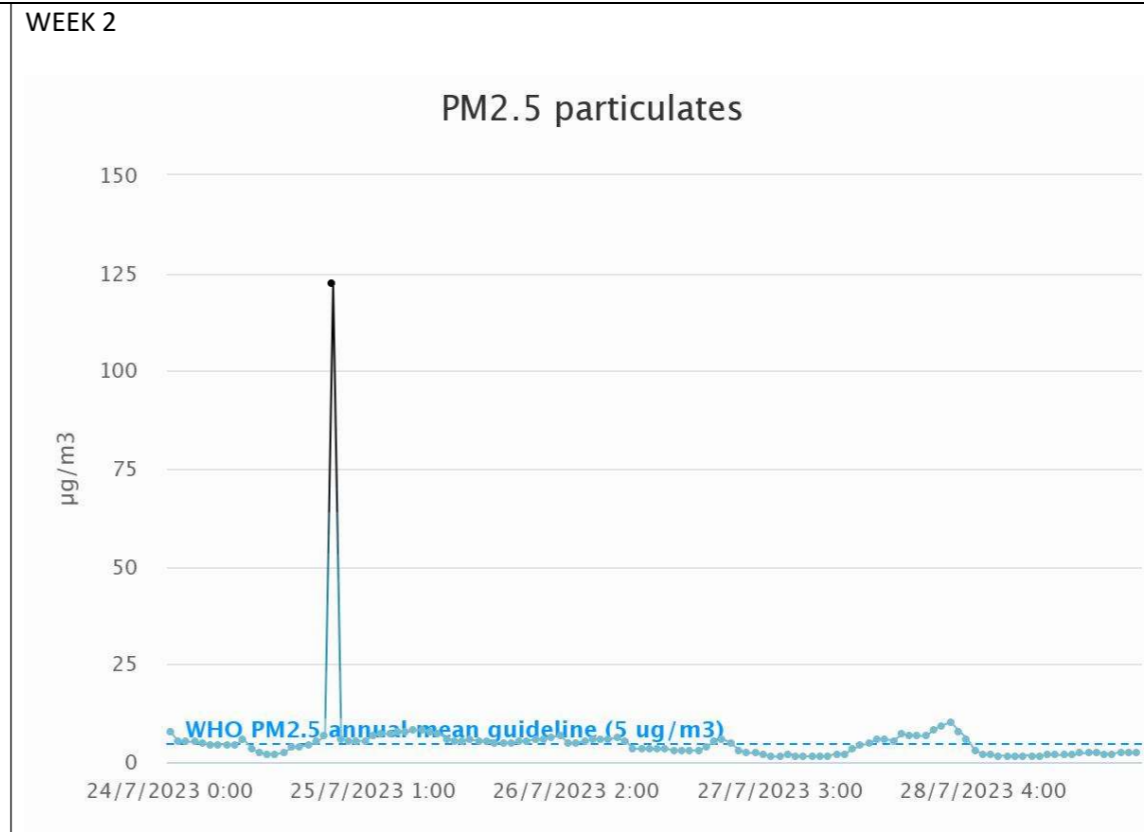

Downsview Primary School (Marston Way)

Sample week 1; School term time; Monday 17 to Friday 21 July 2023.

Sample week 2; School holidays; Monday 24 July to Friday 28 July 2023