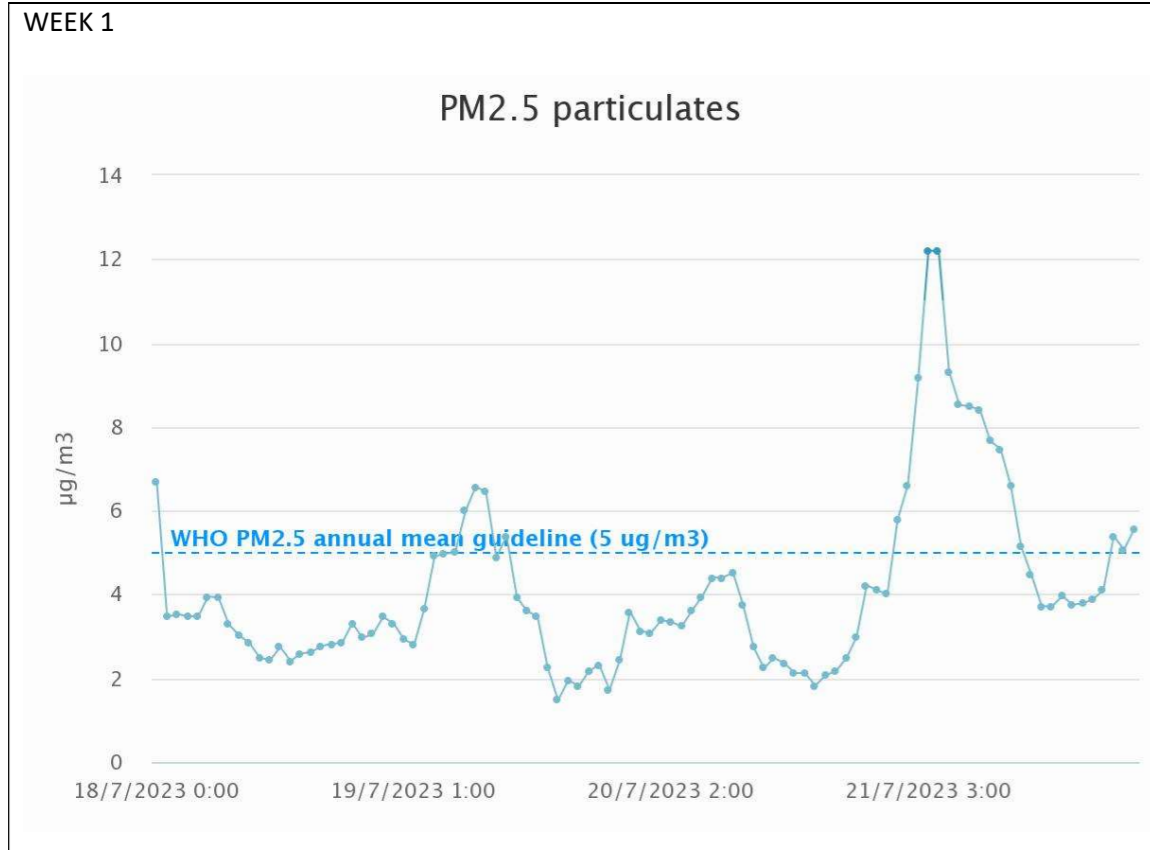

Downsview Primary School (Biggin Way)

Sample week 1; School term time; Monday 17 to Friday 21 July 2023.

Sample week 2; School holidays; Monday 24 July to Friday 28 July 2023