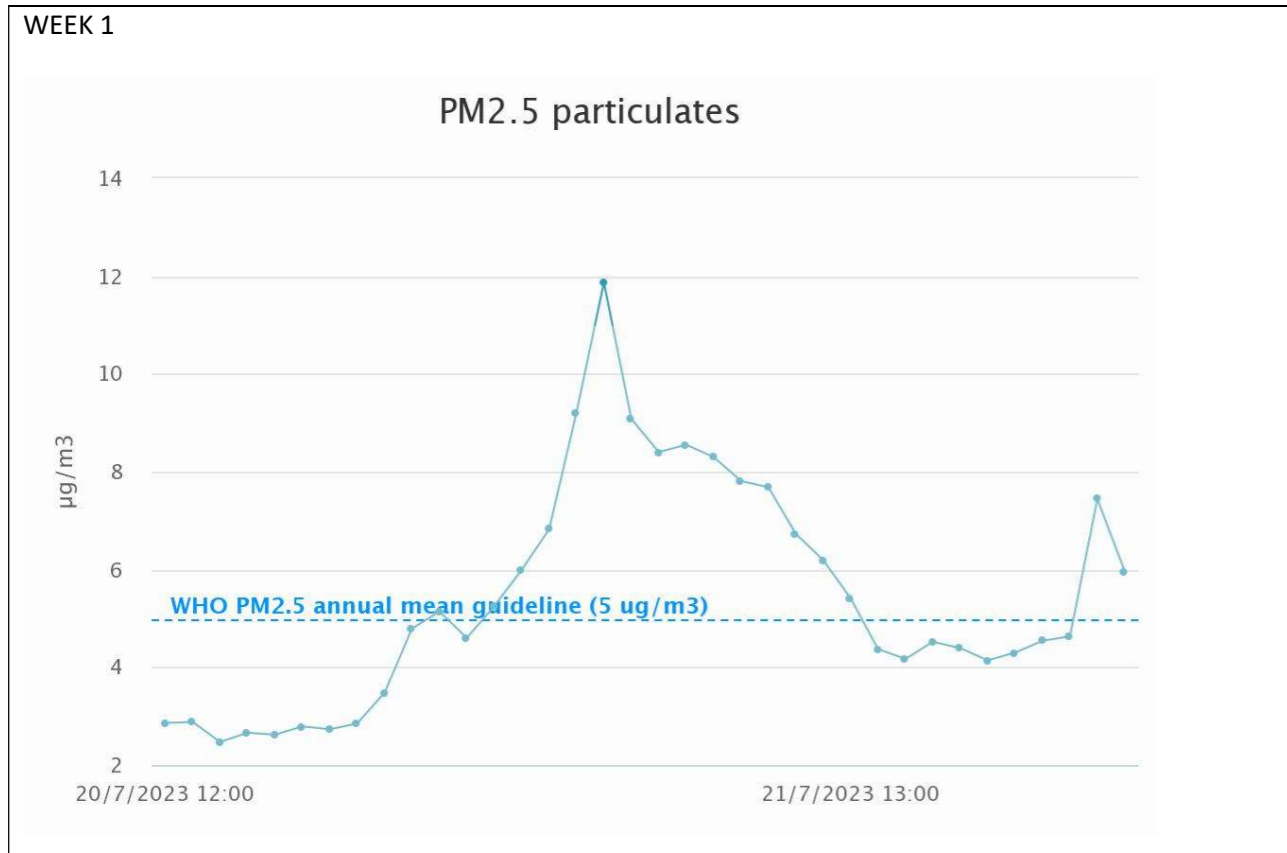

Harris Primary Academy Haling Park (Haling Road)

Sample week 1; School term time; Monday 17 to Friday 21 July 2023. NB: only 2 days of data recorded due to issue with sensor functionality

Sample week 2; School holidays; Monday 24 July to Friday 28 July 2023