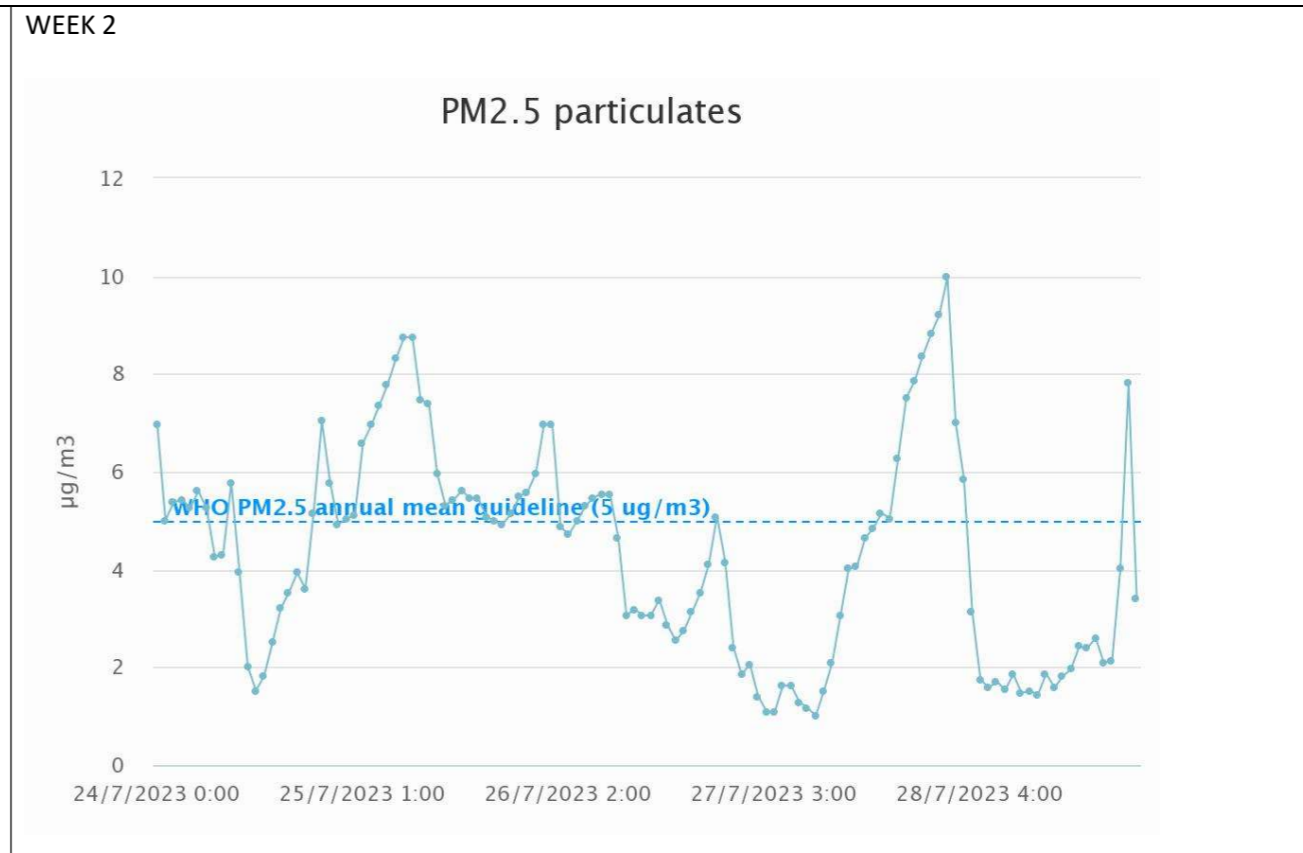

St Thomas Becket Catholic Primary School (Dickenson's Lane)

Sample week 1; School term time; Monday 17 to Friday 21 July 2023. NB: only 2 days of data recorded due to issue with sensor functionality

Sample week 2; School holidays; Monday 24 July to Friday 28 July 2023