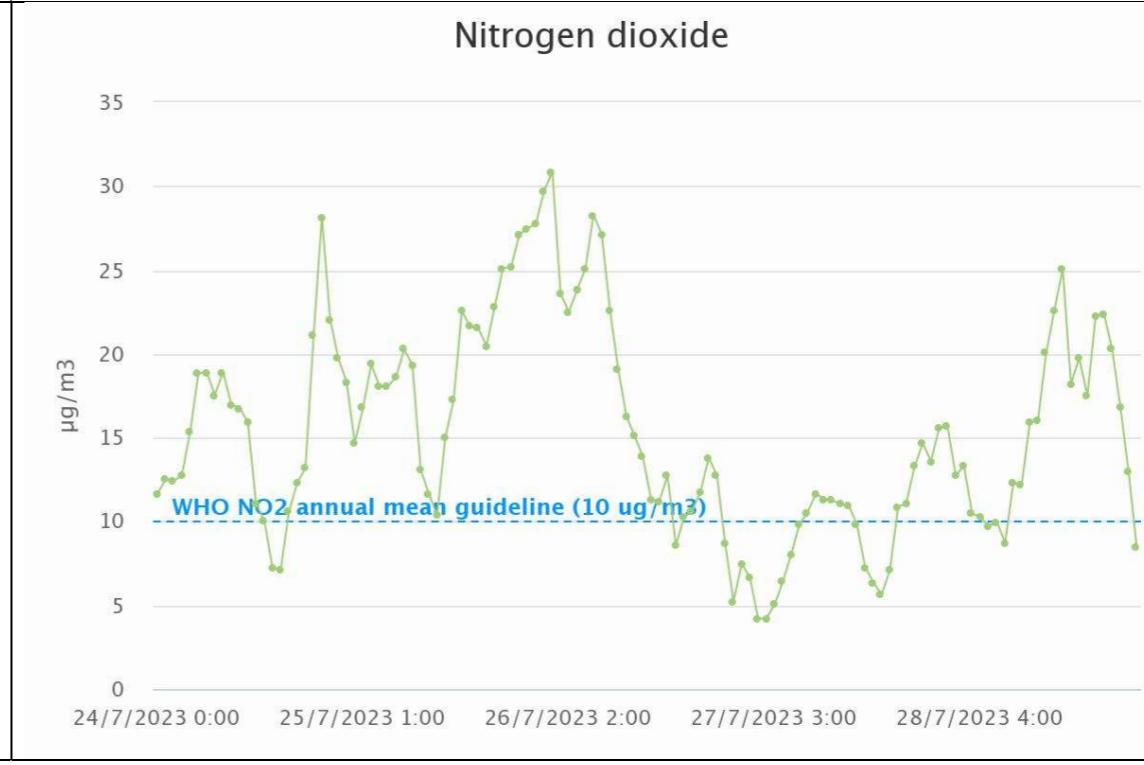

Keston Primary School (Keston Avenue)

Sample week 1; School term time; Monday 17 to Friday 21 July 2023.

Sample week 2; School holidays; Monday 24 July to Friday 28 July 2023